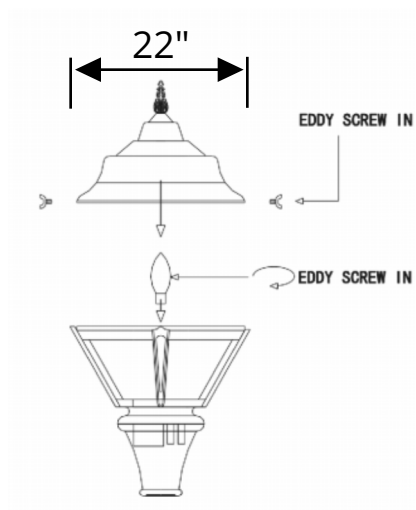

4002-fixture

FIXTURE

VENIA

Specifications

Color	Black
Material	Aluminum
Globe	Prismatic
Distribution	Type (V)
Weight	43.44lbs
Style	Traditional
Sale Type	Wholesale
Intended Use	Neighborhood or Municipalities
General Category	Street Lights