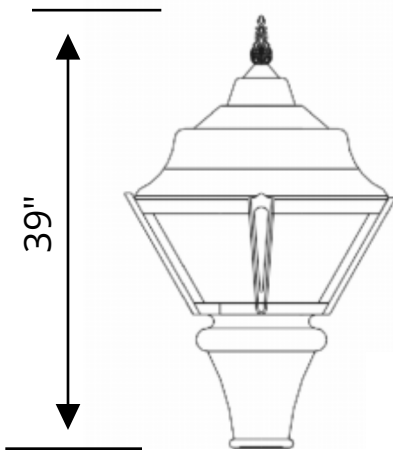

4002-fixture

FIXTURE

VENIA

Specifications

Color	Black
Material	Aluminum
Globe	Prismatic
Distribution	Type (V)
Weight	43.44lbs
Style	Traditional
Sale Type	Wholesale
Intended Use	Neighborhood or Municipalities
General Category	Street Lights