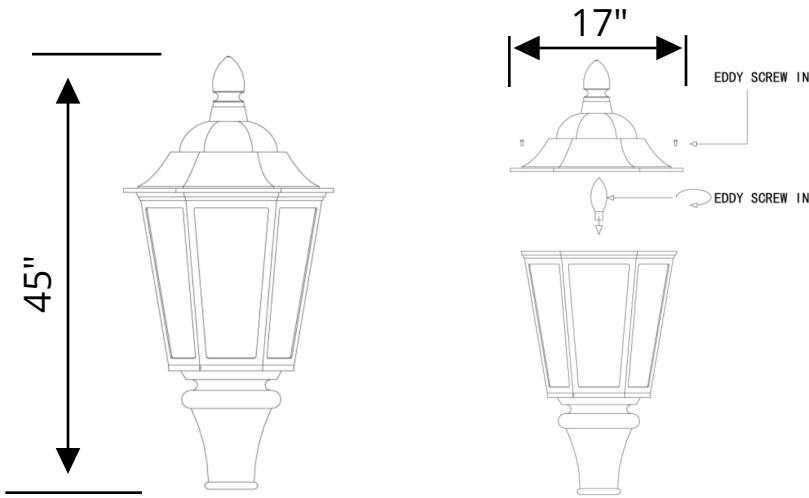

# 4005-fixture

FIXTURE

## Specifications

Color	Black
Material	Aluminum
Globe	Glass
Distribution	Type (V)
Weight	78.86lbs
Style	Vintage
Sale Type	Wholesale
Intended Use	Neighborhood or Municipalities
General Category	Street Lights