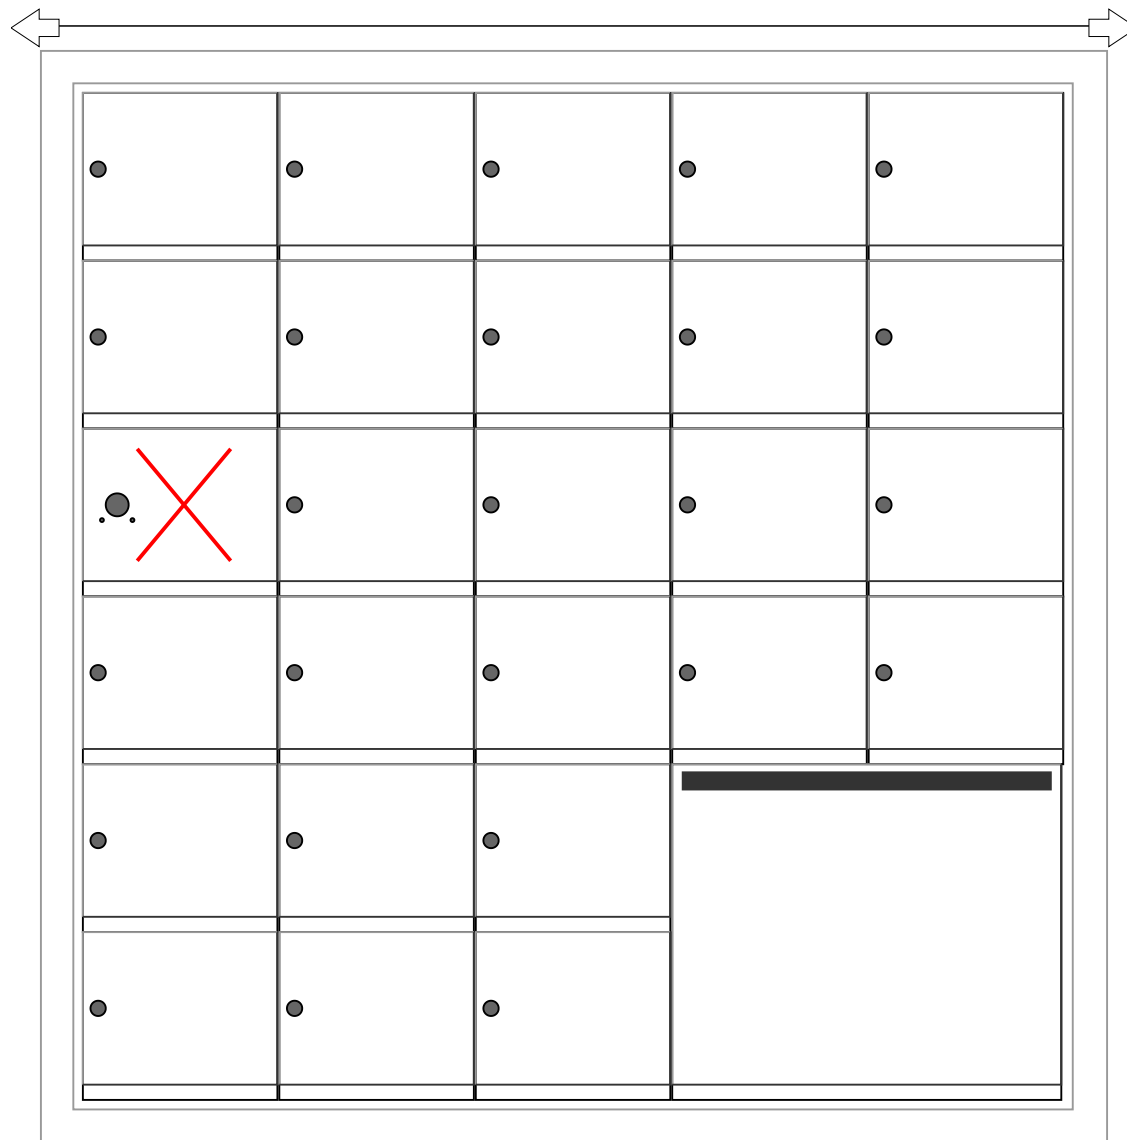

140065OU Dimensions

Overall Width w/ Trim: 36-1/8"
(Rough Opening: 33-7/8")

140065OU

Side View

Configuration Details:

1. **Product Type:** 1400 Horizontal
2. **Installation:** Front-load, Recessed Mount
3. **Finish:** Anodized Aluminum
4. **Locks:** Standard Cam Lock, 2 keys
5. **Door Id:** tbd
6. **Master Door:** tbd

Matching standard snap-on trim included

Models Used:

(1) 140065OU

DO NOT SCALE OFF DRAWING

Door Sizes Used:

- (25) 1400 1x1 Compartment
- (1) 1x1 Master
- (1) 1404 2x2 Collection

ELEVATION: 140065OU | **MAILBOXES:** 25 | **COLLECTION:** 1 |