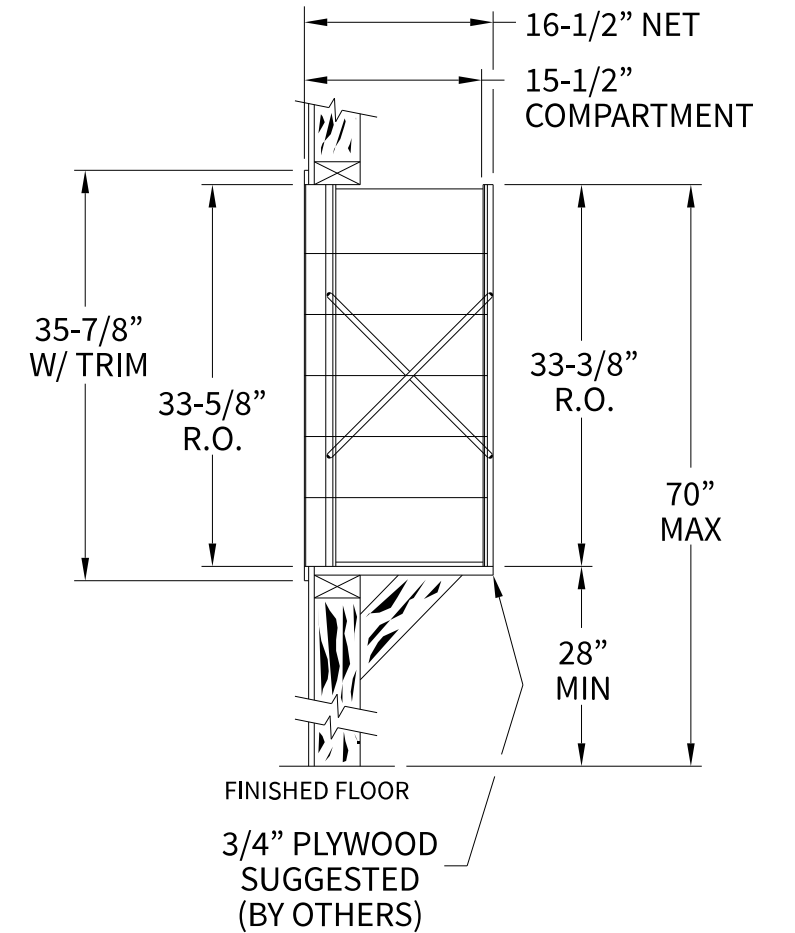

140065OU Dimensions

Overall Width w/ Trim: 36-1/8"
(Rough Opening: 33-7/8")

140065OU

Side View

Configuration Details:

1. **Product Type:** 1400 Horizontal
2. **Installation:** Front-load, Recessed Mount
3. **Finish:** Anodized Aluminum
4. **Locks:** Standard Cam Lock, 2 keys
5. **Door Id:** tbd
6. **Master Door:** tbd

Matching standard snap-on trim included

Models Used:

(1) 140065OU

DO NOT SCALE OFF DRAWING

Door Sizes Used:

- (25) 1400 1x1 Compartment
- (1) 1x1 Master
- (1) 1404 2x2 Collection

ELEVATION: 140065OU | **MAILBOXES:** 25 | **COLLECTION:** 1 |