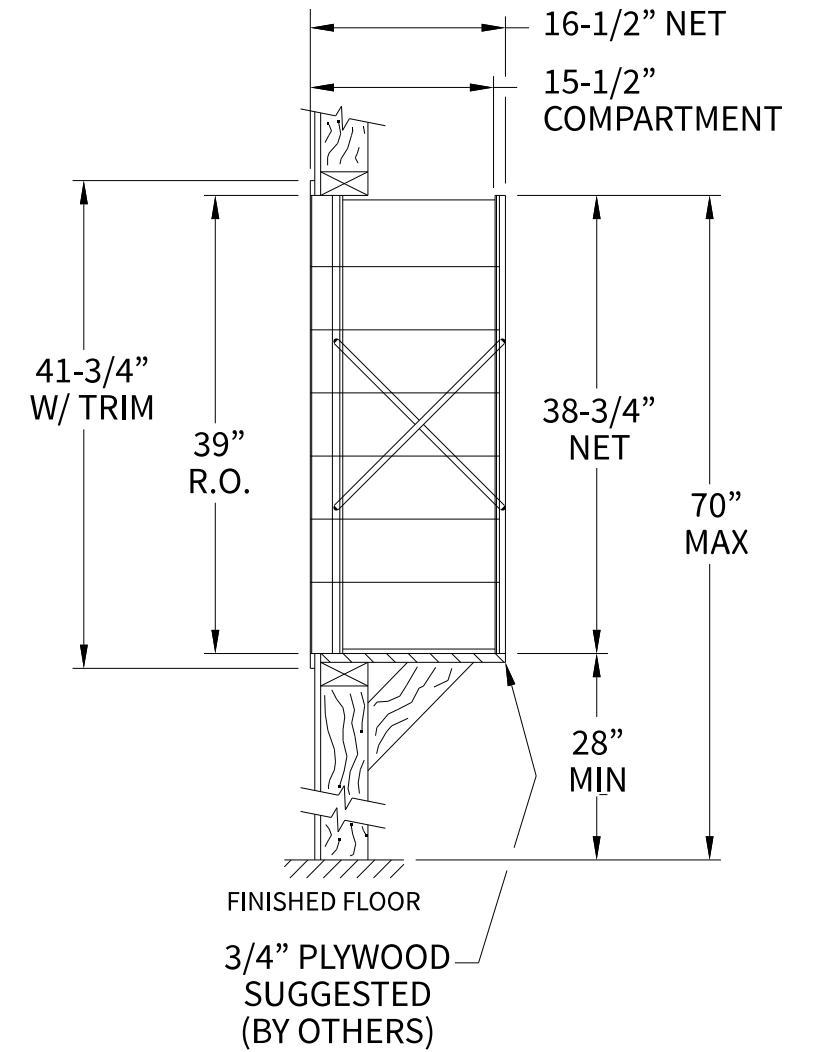

140073 Dimensions

Overall Width w/ Trim: 23-1/4"
(Rough Opening: 21")

140073

Side View

Configuration Details:

- 1. **Product Type:** 1400 Horizontal
- 2. **Installation:** Front-load, Recessed Mount
- 3. **Finish:** Anodized Aluminum
- 4. **Locks:** Standard Cam Lock, 2 keys
- 5. **Door Id:** tbd
- 6. **Master Door:** tbd

Matching standard snap-on trim included

Models Used:

(1) 140073

DO NOT SCALE OFF DRAWING

Door Sizes Used:

(20) 1400 1x1 Compartment
(1) 1x1 Master

ELEVATION: 140073 | **MAILBOXES:** 20 |

PROJECT NAME: 1400 Series Mailbox | **DRAWN BY:** FLORENCE

DATE: 01-15-2016	P.O. NO:
SCALE: NONE	QUOTE NO:
DRAWING NO. WEB-1933	SHEET 1 OF 1