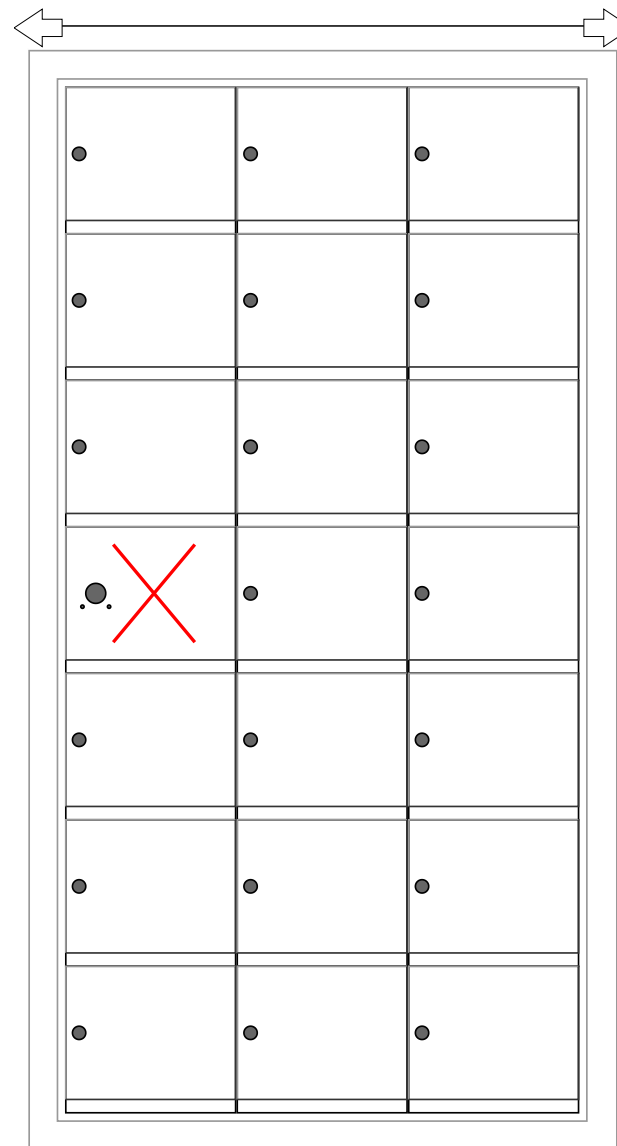

140073 Dimensions

Overall Width w/ Trim: 23-1/4"
(Rough Opening: 21")

140073

Side View

Configuration Details:

- 1. **Product Type:** 1400 Horizontal
- 2. **Installation:** Front-load, Recessed Mount
- 3. **Finish:** Anodized Aluminum
- 4. **Locks:** Standard Cam Lock, 2 keys
- 5. **Door Id:** tbd
- 6. **Master Door:** tbd

Matching standard snap-on trim included

Models Used:

(1) 140073

DO NOT SCALE OFF DRAWING

Door Sizes Used:

(20) 1400 1x1 Compartment
(1) 1x1 Master

ELEVATION: 140073 | **MAILBOXES:** 20 |

PROJECT NAME: 1400 Series Mailbox | **DRAWN BY:** FLORENCE