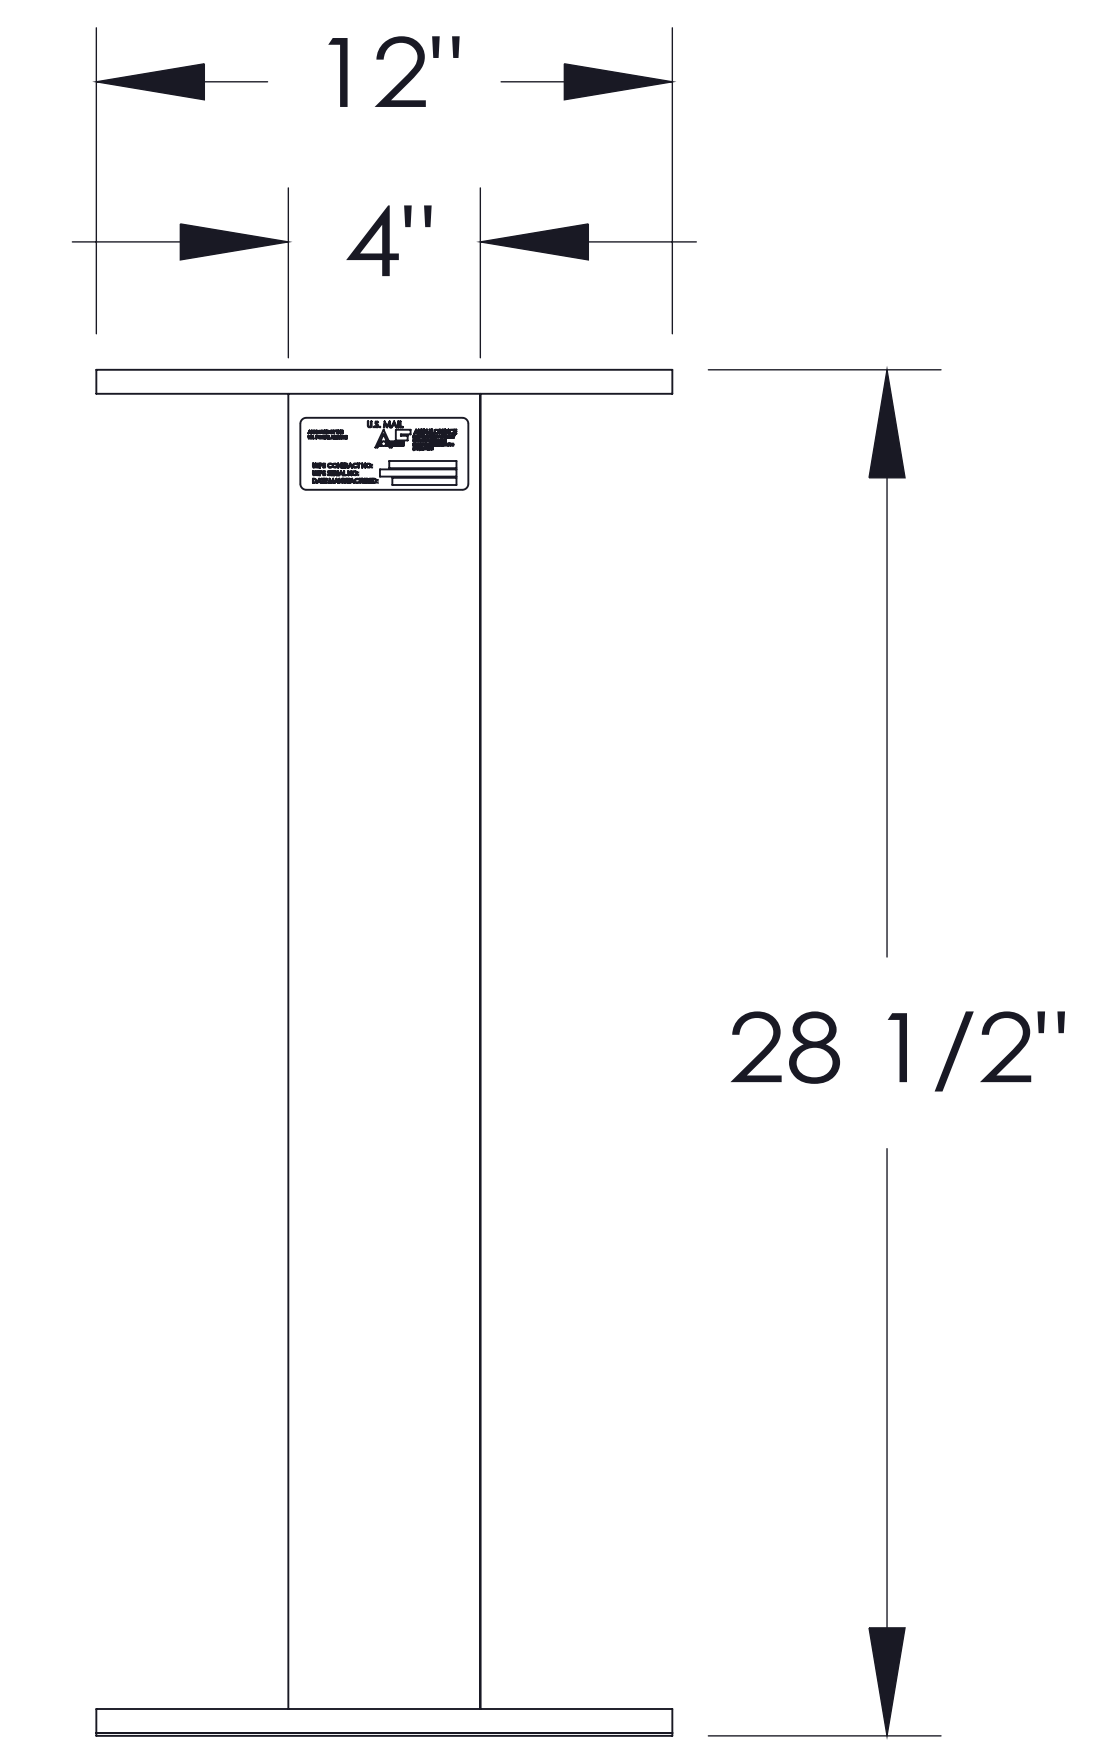

vital™ Cluster Box Unit - Type V

FRONT VIEW

SIDE VIEW

PEDESTAL

PEDESTAL BASE
BOLT PATTERN

DOOR CHART

DOOR TYPE	DIMENSION (HEIGHT x WIDTH)
TENANT	6-3/4" x 12-13/16"
10" PARCEL	10-1/4"x12-13/16"
13" PARCEL	13-3/4"x12-13/16"
OUTGOING SLOT	3/4"x11-3/4"