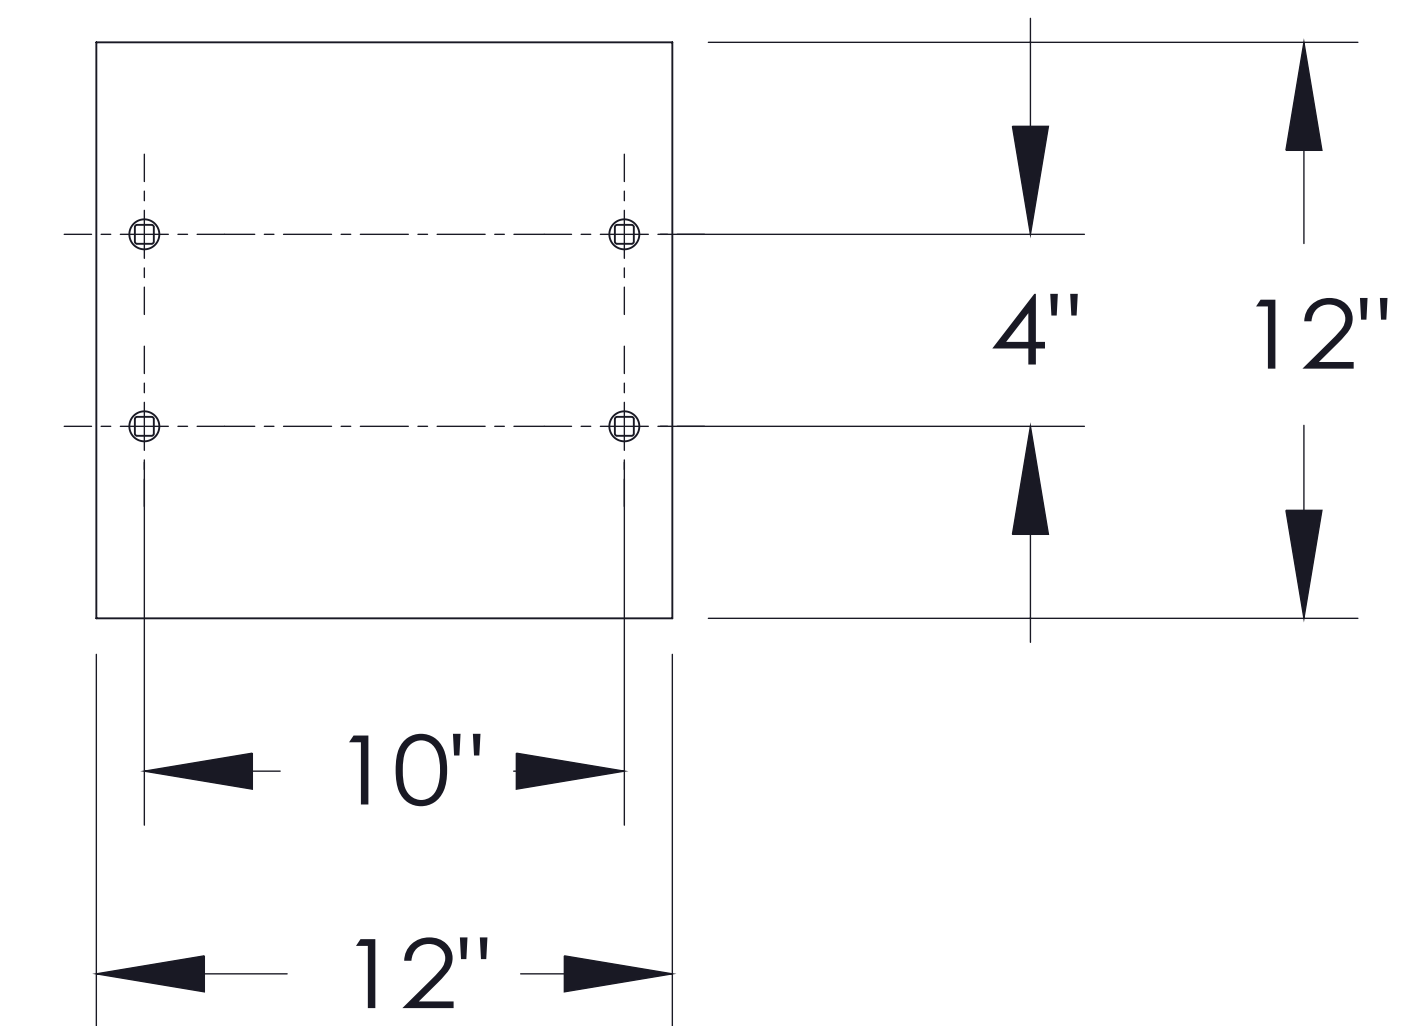

vital™ Cluster Box Unit - Type V

FRONT VIEW

SIDE VIEW

PEDESTAL

PEDESTAL BASE
BOLT PATTERN

DOOR CHART

DOOR TYPE	DIMENSION (HEIGHT x WIDTH)
TENANT	6-3/4" x 12-13/16"
10" PARCEL	10-1/4"x12-13/16"
13" PARCEL	13-3/4"x12-13/16"
OUTGOING SLOT	3/4"x11-3/4"