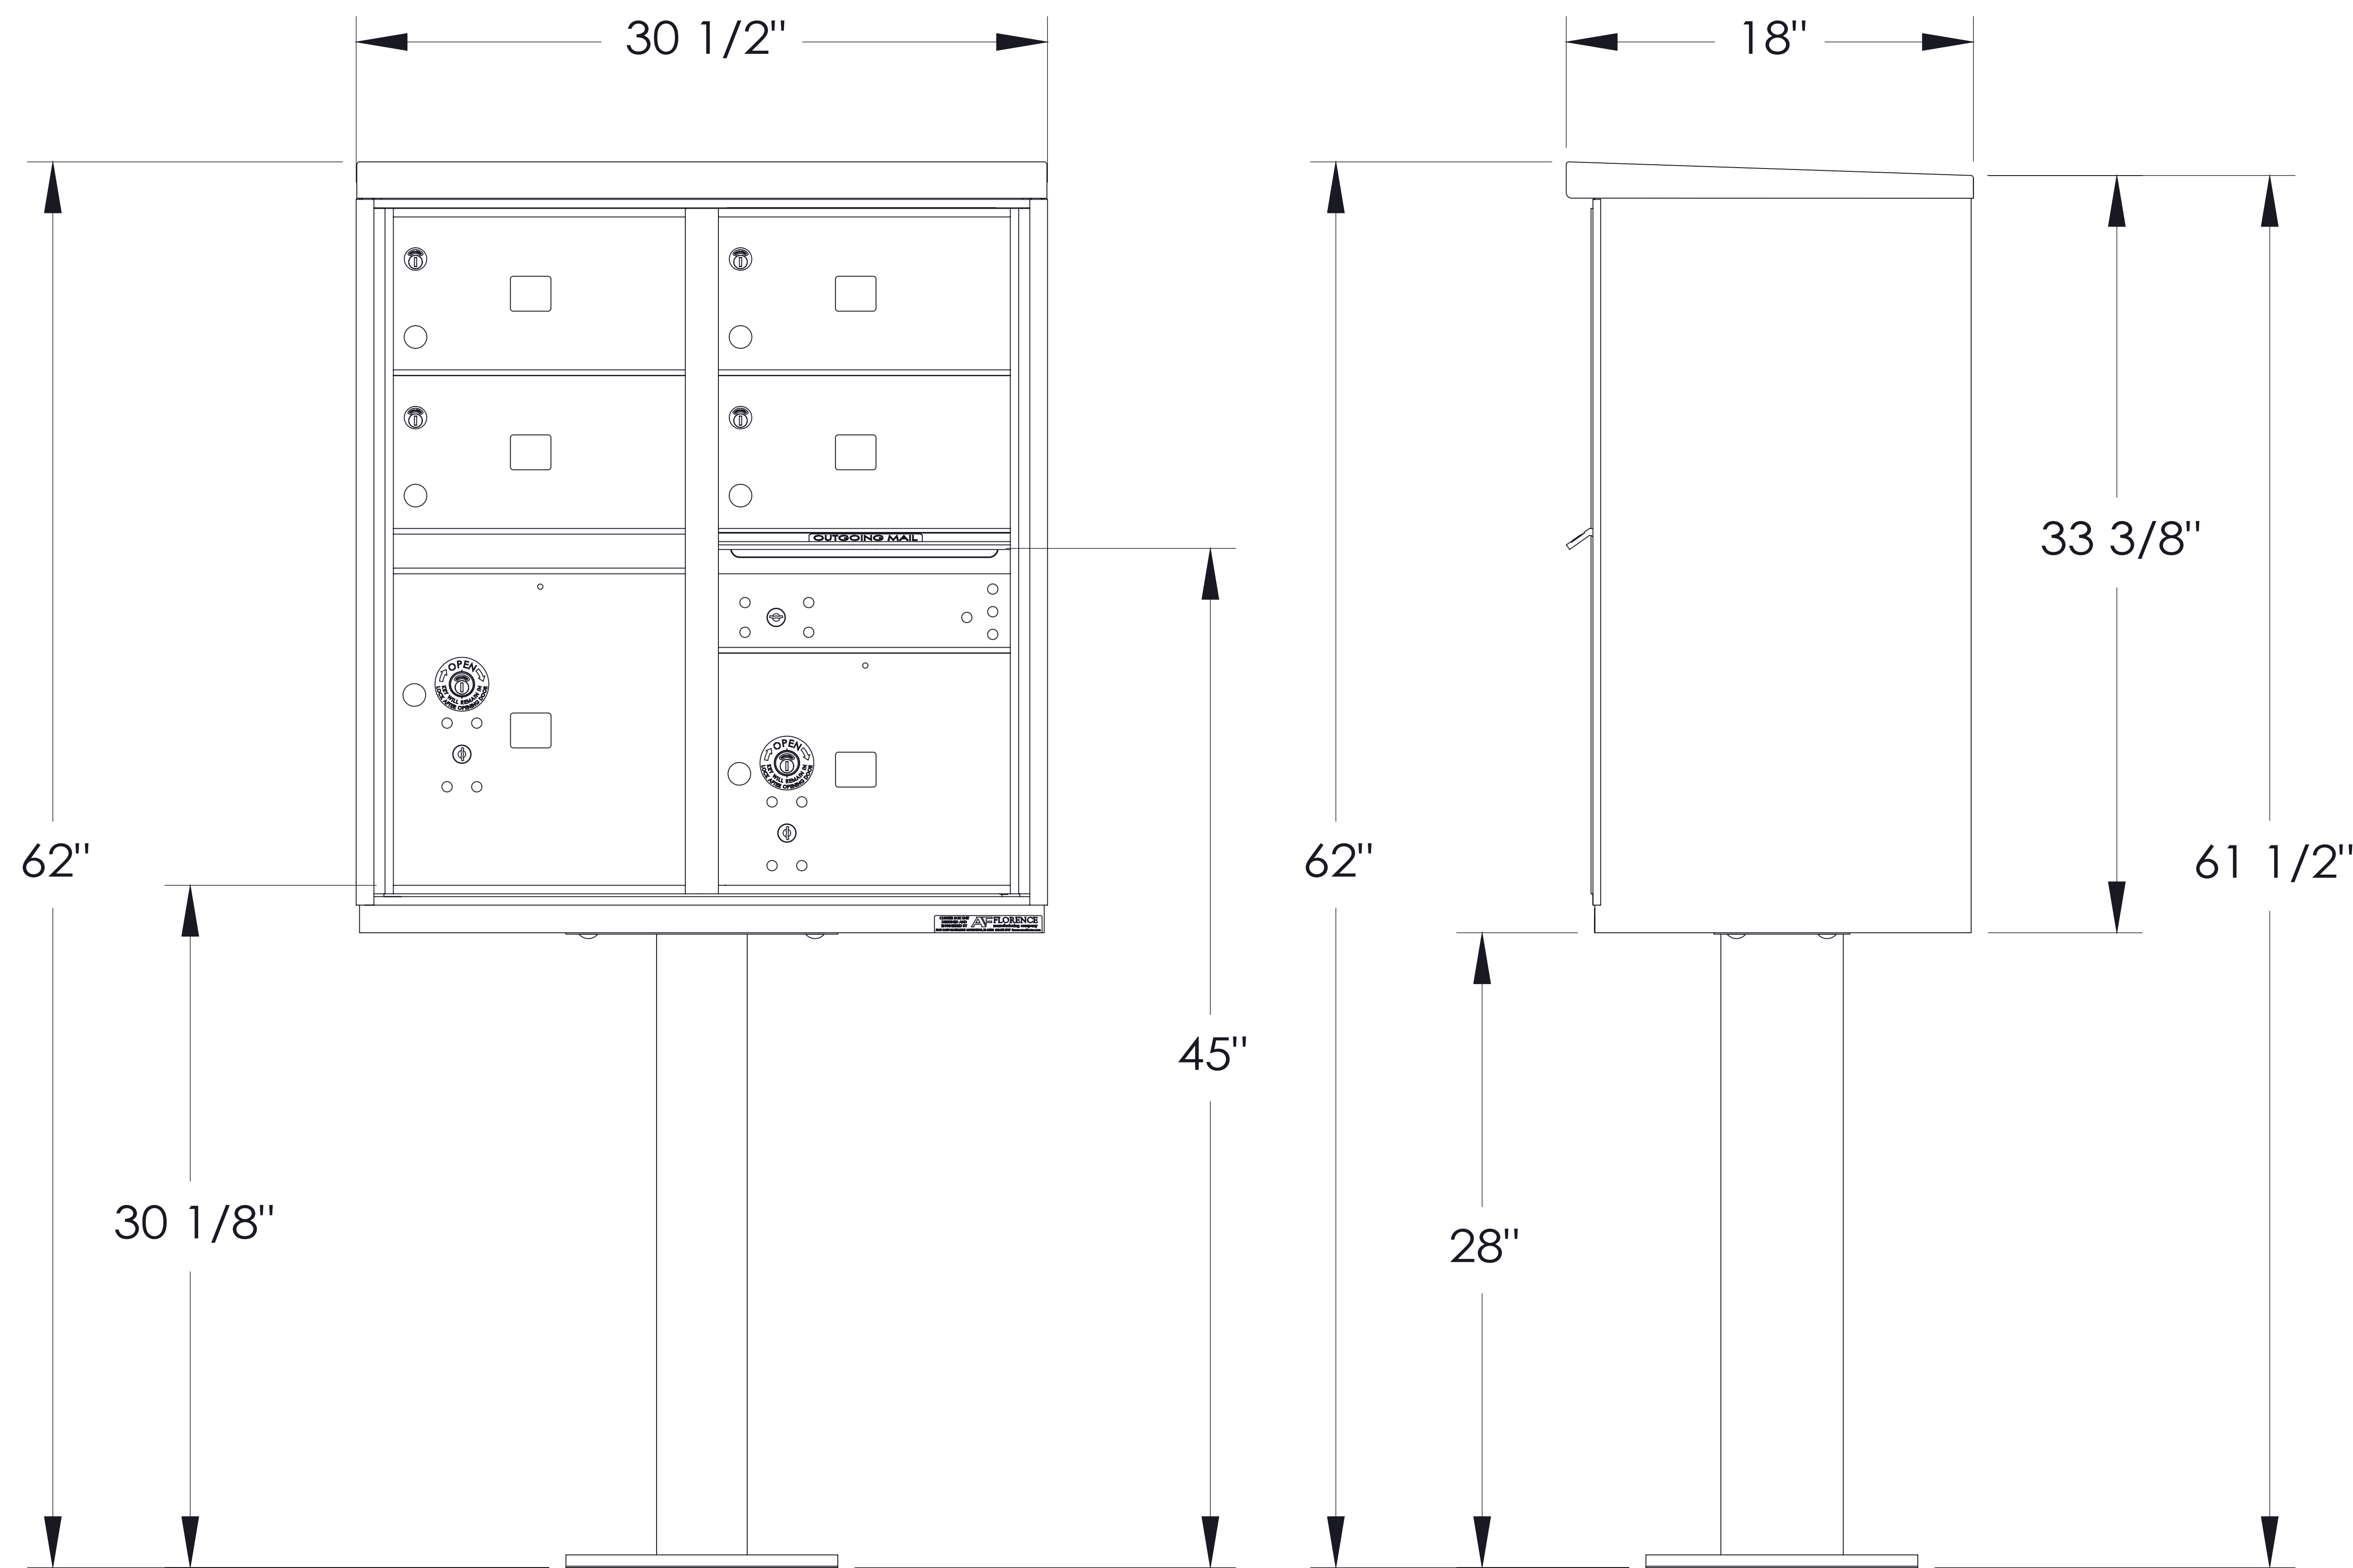

vital™ Cluster Box Unit - Type V

FRONT VIEW

SIDE VIEW

PEDESTAL

PEDESTAL BASE
BOLT PATTERN

DOOR CHART

DOOR TYPE	DIMENSION (HEIGHT x WIDTH)
TENANT	6-3/4" x 12-13/16"
10" PARCEL	10-1/4"x12-13/16"
13" PARCEL	13-3/4"x12-13/16"
OUTGOING SLOT	3/4"x11-3/4"

PRODUCT SERIES: vital™ CLUSTER BOX UNIT

WebLife Stores LLC
PO Box 20338, Panama City Beach, FL 32417
www.budgetmailboxes.com • (866) 707-0008

MODEL 1570-4T5	REV A
SCALE NONE	LAST REV DATE 9/26/2012
DRAWING NUMBER 1570-4T5CS	DRAWN BY AFD