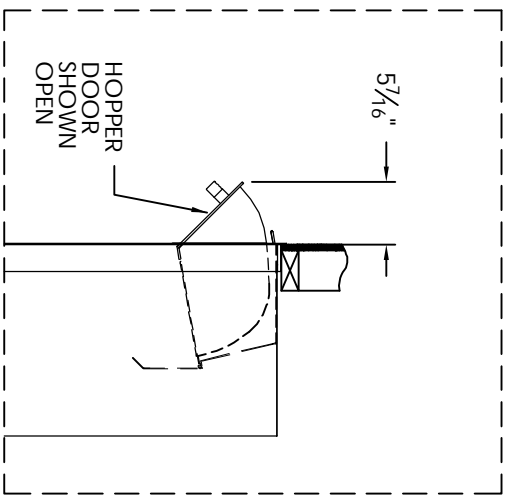

Versatile™ 4C Collection Box, 4C10S-HOP

MAX BUNDLE SIZE			
HEIGHT	WIDTH	LENGTH	
4 1/4"	11 3/8"	6 1/4"	
3 1/2"	11 3/8"	11 1/2"	
3"	11 3/8"	14 3/4"	
2 1/2"	11 3/8"	14 3/4"	

- NOTES:
1. 4C Collection boxes are USPS Approved.
 2. Module may be recessed, surface, or pedestal mounted and coordinates with Florence versatile™ 4C mailbox modules, see installation manual for details.
 3. Collection Box compartment size is 20 5/8" H x 12" W x 15"D.

PRODUCT SERIES: VERSATILE™ 4C COLLECTION BOX

MODEL	4C10S-HOP	REV	E
SCALE	NONE	LAST REV DATE	
DRAWING NUMBER	4C10S-HOPCS	DRAWN BY	