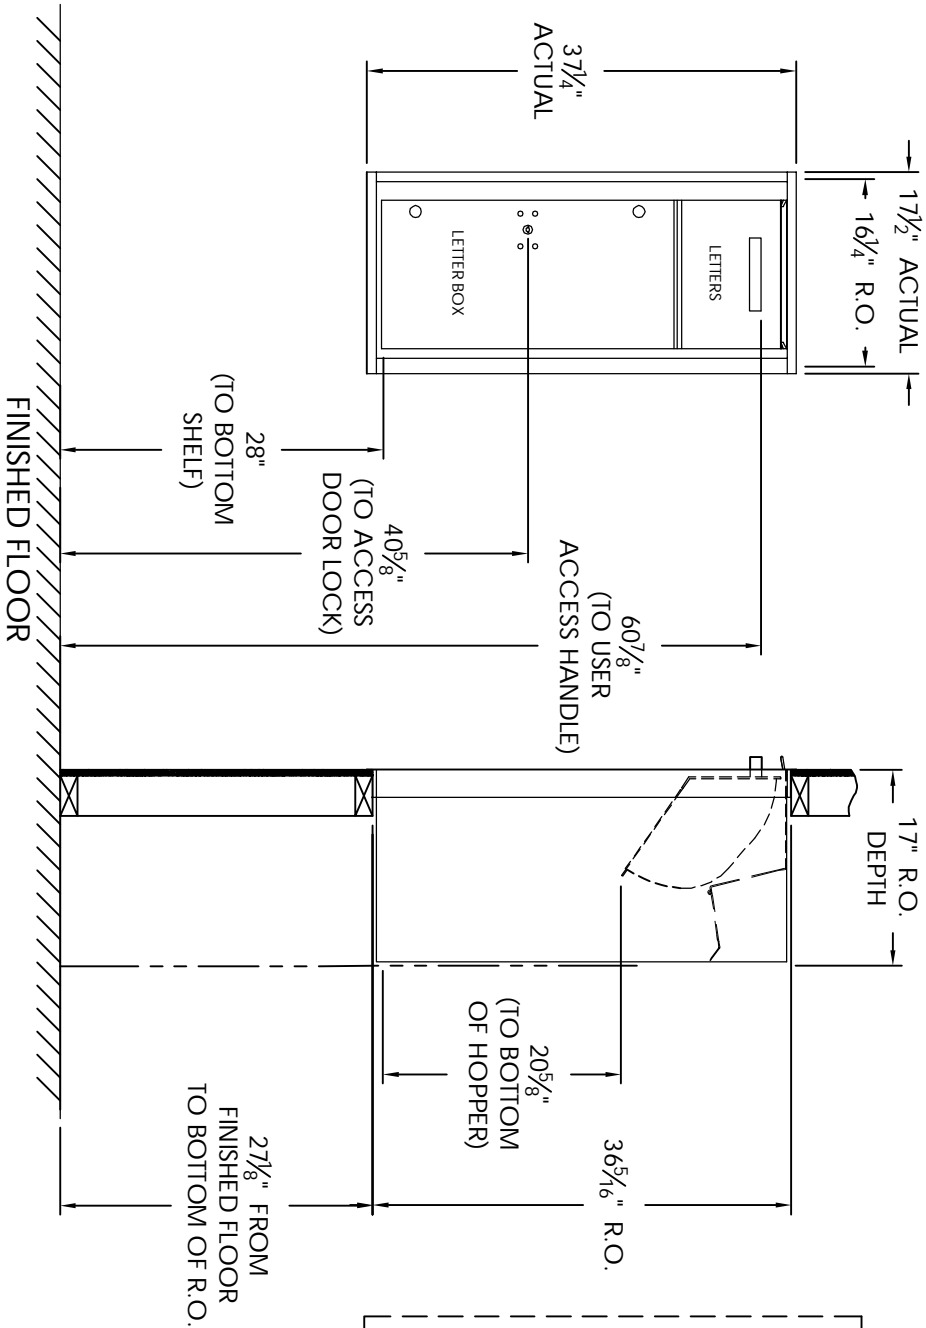

Versatile™ 4C Collection Box, 4C10S-HOP

MAX BUNDLE SIZE			
HEIGHT	WIDTH	LENGTH	
4 1/4"	11 3/8"	6 1/4"	
3 1/2"	11 3/8"	11 1/2"	
3"	11 3/8"	14 3/4"	
2 1/2"	11 3/8"	14 3/4"	

- NOTES:
1. 4C Collection boxes are USPS Approved.
 2. Module may be recessed, surface, or pedestal mounted and coordinates with Florence versatile™ 4C mailbox modules, see installation manual for details.
 3. Collection Box compartment size is 20 5/8" H x 12" W x 15"D.

PRODUCT SERIES: VERSATILE™ 4C COLLECTION BOX

MODEL	4C10S-HOP	REV	E
SCALE	NONE	LAST REV DATE	
DRAWING NUMBER	4C10S-HOPCS	DRAWN BY	