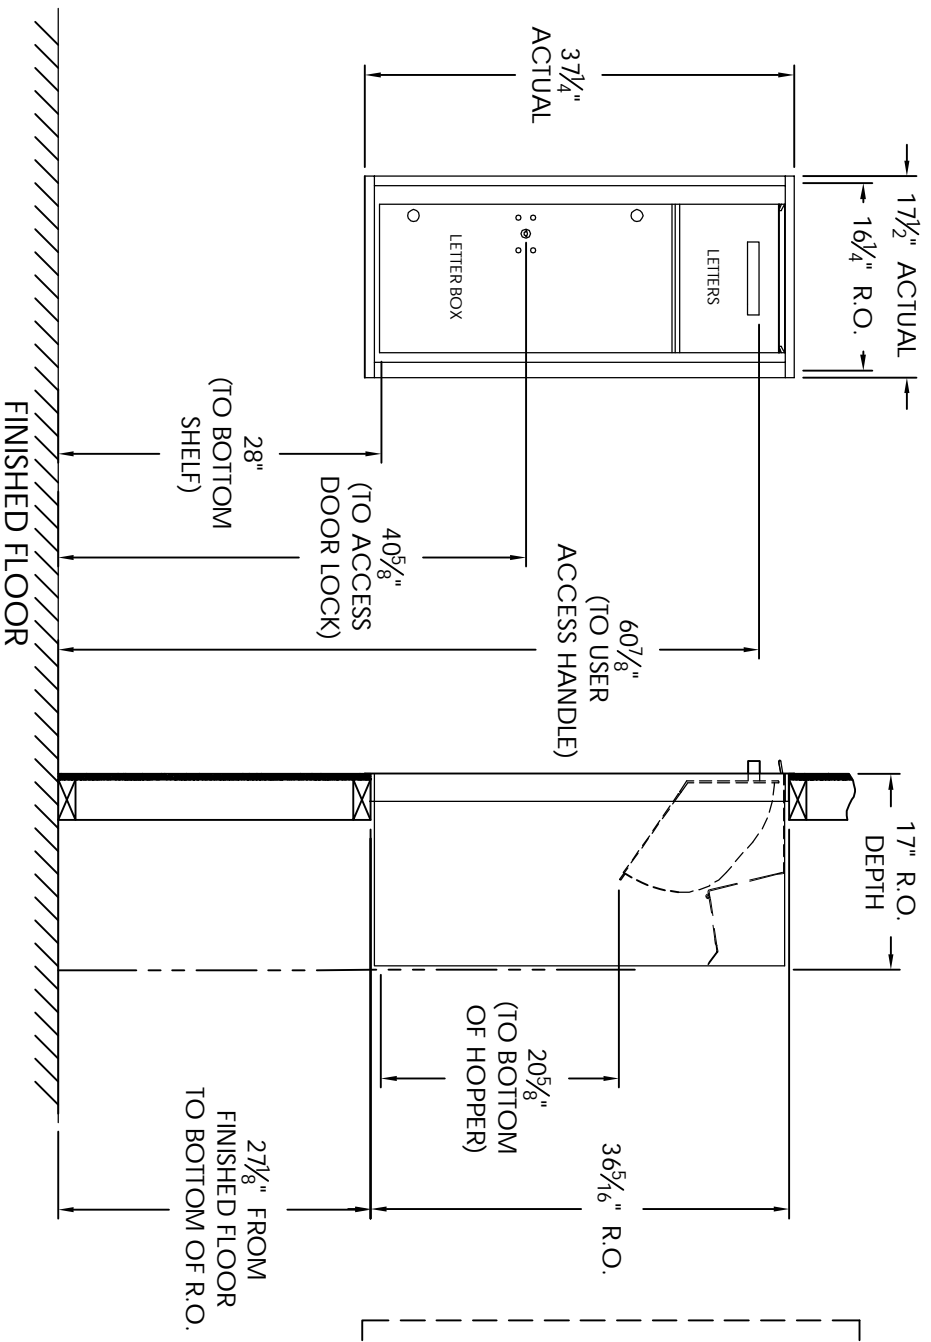

Versatile™ 4C Collection Box, 4C10S-HOP

MAX BUNDLE SIZE			
HEIGHT	WIDTH	LENGTH	
4 1/4"	11 3/8"	6 1/4"	
3 1/2"	11 3/8"	11 1/2"	
3"	11 3/8"	14 3/4"	
2 1/2"	11 3/8"	14 3/4"	

- NOTES:
1. 4C Collection boxes are USPS Approved.
 2. Module may be recessed, surface, or pedestal mounted and coordinates with Florence versatile™ 4C mailbox modules, see installation manual for details.
 3. Collection Box compartment size is 20 5/8" H x 12" W x 15"D.

PRODUCT SERIES: VERSATILE™ 4C COLLECTION BOX

BudgetMailboxes
Best Brands. Best Prices. .com

WebLife Stores LLC
PO Box 20338, Panama City Beach, FL 32417
www.budgetmailboxes.com • (866) 707-0008

MODEL	4C10S-HOP	REV	E
SCALE	NONE	LAST REV DATE	
DRAWING NUMBER	4C10S-HOPCS	DRAWN BY	