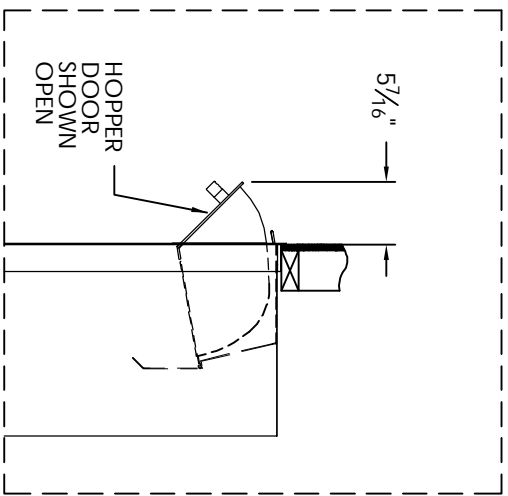

Versatile™ 4C Collection Box, 4C10S-HOP

MAX BUNDLE SIZE			
HEIGHT	WIDTH	LENGTH	
4 1/4"	11 3/8"	6 1/4"	
3 1/2"	11 3/8"	11 1/2"	
3"	11 3/8"	14 3/4"	
2 1/2"	11 3/8"	14 3/4"	

- NOTES:
1. 4C Collection boxes are USPS Approved.
 2. Module may be recessed, surface, or pedestal mounted and coordinates with Florence versatile™ 4C mailbox modules, see installation manual for details.
 3. Collection Box compartment size is 20 5/8" H x 12" W x 15"D.

PRODUCT SERIES: VERSATILE™ 4C COLLECTION BOX

BudgetMailboxes
Best Brands. Best Prices. .com

WebLife Stores LLC
PO Box 20338, Panama City Beach, FL 32417
www.budgetmailboxes.com • (866) 707-0008

MODEL	4C10S-HOP	REV	E
SCALE	NONE	LAST REV DATE	
DRAWING NUMBER	4C10S-HOPCS	DRAWN BY	