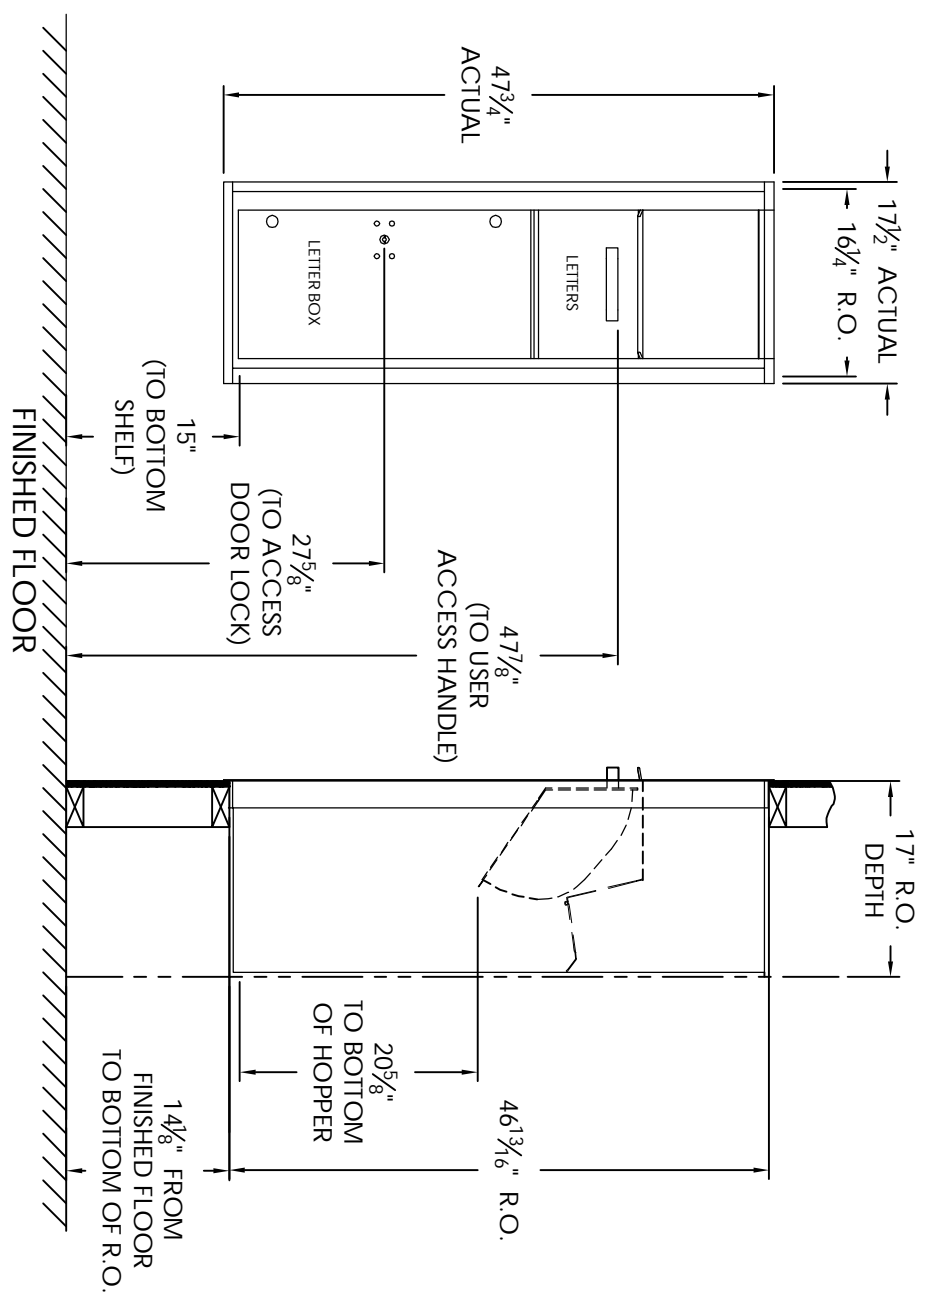

# Versatile™ 4C Collection Box, 4C13S-HOP

MAX BUNDLE SIZE			
HEIGHT	WIDTH	LENGTH	
4 1/4"	11 3/8"	6 1/4"	
3 1/2"	11 3/8"	11 1/2"	
3"	11 3/8"	14 3/4"	
2 1/2"	11 3/8"	14 3/4"	

- NOTES:
1. 4C Collection boxes are USPS Approved.
  2. Module may be recessed, surface, or pedestal mounted and coordinates with Florence versatile™ 4C mailbox modules, see installation manual for details.
  3. Collection Box compartment size is 20 5/8" H x 12" W x 15"D.
  4. Fixed top panel is for security purposes and is not usable.

PRODUCT SERIES: VERSATILE™ 4C COLLECTION BOX

MODEL	4C13S-HOP	REV	D
SCALE	NONE	LAST REV DATE	
DRAWING NUMBER	4C13S-HOPCS	DRAWN BY	