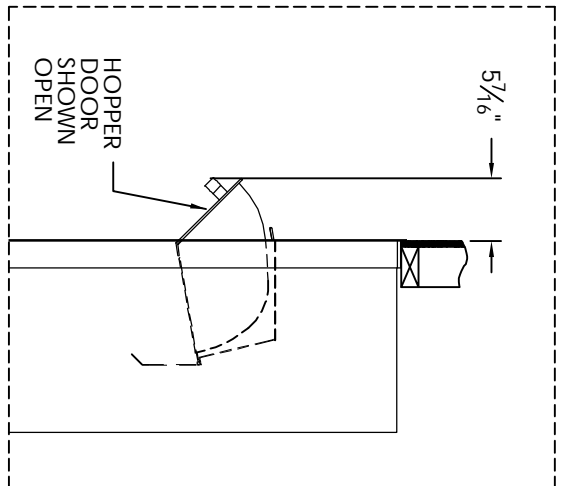

# Versatile™ 4C Collection Box, 4C13S-HOP

MAX BUNDLE SIZE			
HEIGHT	WIDTH	LENGTH	
4 1/4"	11 3/8"	6 1/4"	
3 1/2"	11 3/8"	11 1/2"	
3"	11 3/8"	14 3/4"	
2 1/2"	11 3/8"	14 3/4"	

- NOTES:
1. 4C Collection boxes are USPS Approved.
  2. Module may be recessed, surface, or pedestal mounted and coordinates with Florence versatile™ 4C mailbox modules, see installation manual for details.
  3. Collection Box compartment size is 20 5/8" H x 12" W x 15"D.
  4. Fixed top panel is for security purposes and is not usable.

PRODUCT SERIES: VERSATILE™ 4C COLLECTION BOX

MODEL	4C13S-HOP	REV	D
SCALE	NONE	LAST REV DATE	
DRAWING NUMBER	4C13S-HOPCS	DRAWN BY	