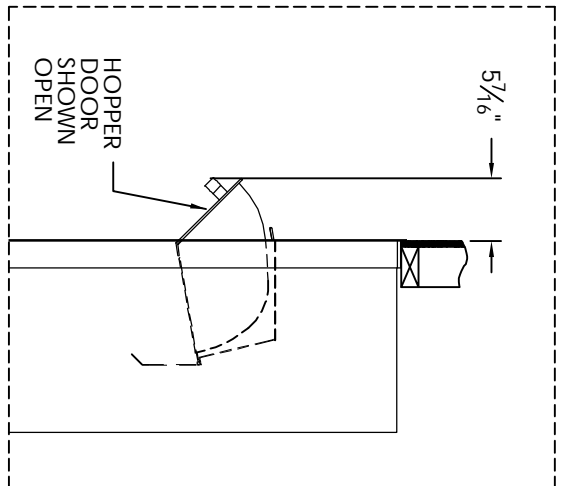

# Versatile™ 4C Collection Box, 4C13S-HOP

MAX BUNDLE SIZE			
HEIGHT	WIDTH	LENGTH	
4 1/4"	11 3/8"	6 1/4"	
3 1/2"	11 3/8"	11 1/2"	
3"	11 3/8"	14 3/4"	
2 1/2"	11 3/8"	14 3/4"	

- NOTES:
1. 4C Collection boxes are USPS Approved.
  2. Module may be recessed, surface, or pedestal mounted and coordinates with Florence versatile™ 4C mailbox modules, see installation manual for details.
  3. Collection Box compartment size is 20 5/8" H x 12" W x 15"D.
  4. Fixed top panel is for security purposes and is not usable.

MODEL	<b>4C13S-HOP</b>	REV	<b>D</b>
SCALE	<b>NONE</b>	LAST REV DATE	
DRAWING NUMBER	<b>4C13S-HOPCS</b>	DRAWN BY	