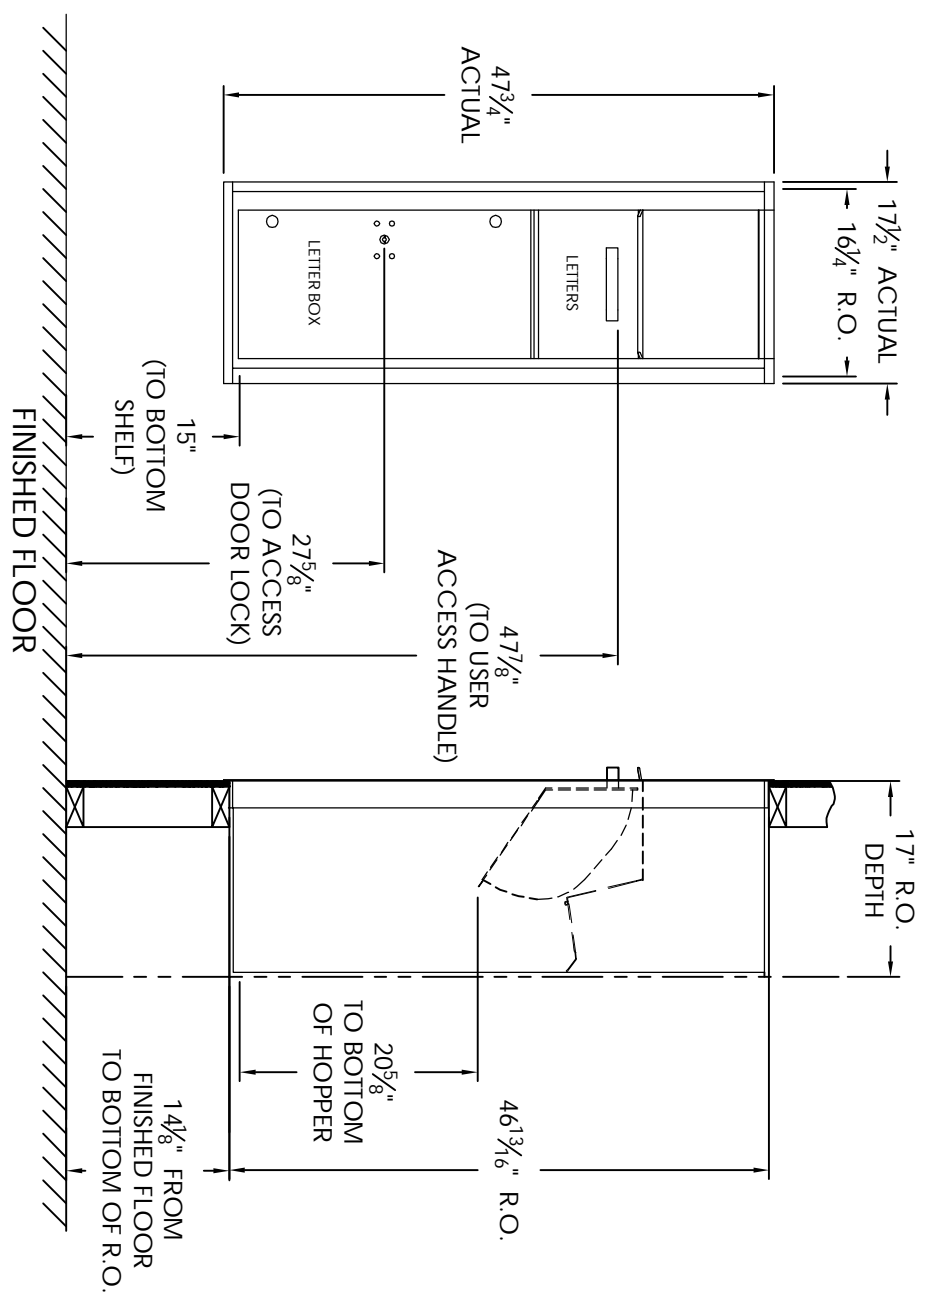

# Versatile™ 4C Collection Box, 4C13S-HOP

MAX BUNDLE SIZE			
HEIGHT	WIDTH	LENGTH	
4 1/4"	11 3/8"	6 1/4"	
3 1/2"	11 3/8"	11 1/2"	
3"	11 3/8"	14 3/4"	
2 1/2"	11 3/8"	14 3/4"	

- NOTES:
1. 4C Collection boxes are USPS Approved.
  2. Module may be recessed, surface, or pedestal mounted and coordinates with Florence versatile™ 4C mailbox modules, see installation manual for details.
  3. Collection Box compartment size is 20 5/8" H x 12" W x 15"D.
  4. Fixed top panel is for security purposes and is not usable.

MODEL	<b>4C13S-HOP</b>	REV	<b>D</b>
SCALE	<b>NONE</b>	LAST REV DATE	
DRAWING NUMBER	<b>4C13S-HOPCS</b>	DRAWN BY	