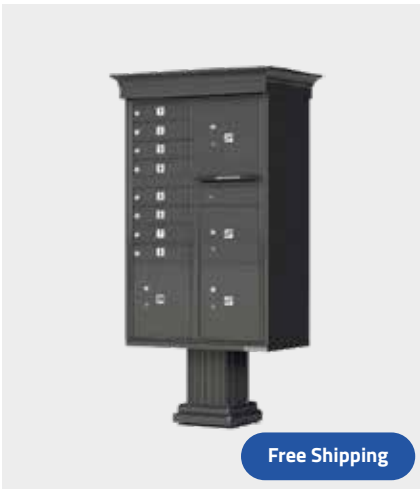

Free Shipping

Decorative Crown Cap 8 Door Cluster Mailbox with 4 Parcel Lockers

Code: 1570-8T6V
Size: 33.875 in. W x 21.375 in. D x 65.125 in. H (including pedestal)
Weight: 163 lbs
Colors:

Reg. Price: **$3,786**

Today's Online Price: **$3,029**