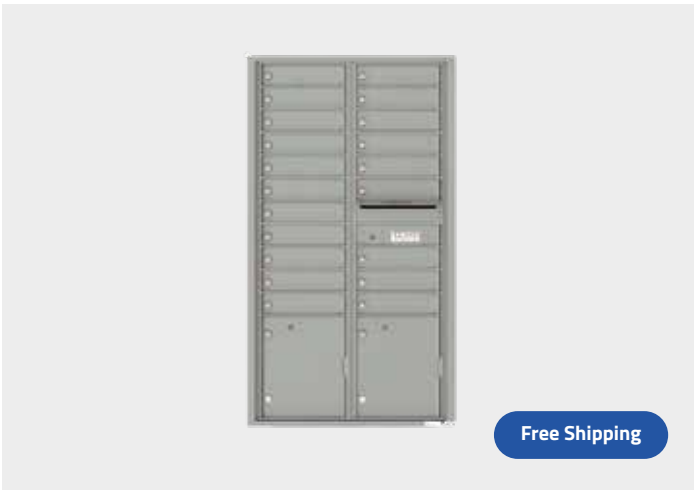

Front Loading Commercial Mailbox With 20 Tenant Compartments and 2 Parcel Lockers

Code: 4C16D-20
Size: 56.5 in. H x 31.5625 in. W x 17 in. D
Weight: 171 lbs
Colors:

Reg. Price: **$3,336**
Today's Online Price: **$2,669**