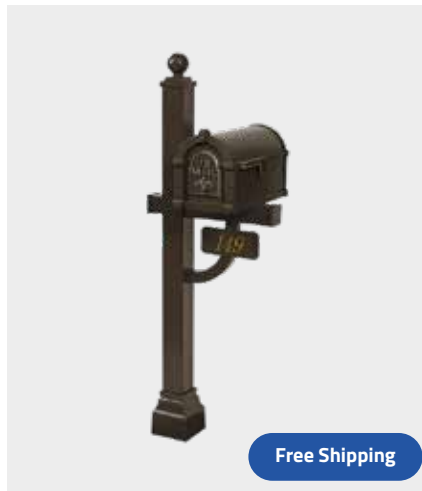

Free Shipping

Fleur de Lis Keystone Series Deluxe Mailbox and Post Package - Fully Configurable

Code: KSF-KDX

Mailbox: 12.25 in. H x 10.875 in. W x 20.875 in. D

Post: 77.5 in. H x 22.75 in. W x 8 in. D

Weight: 40 lbs

Colors:

Reg. Price: **$864**

Today's Online Price: **$690.98**