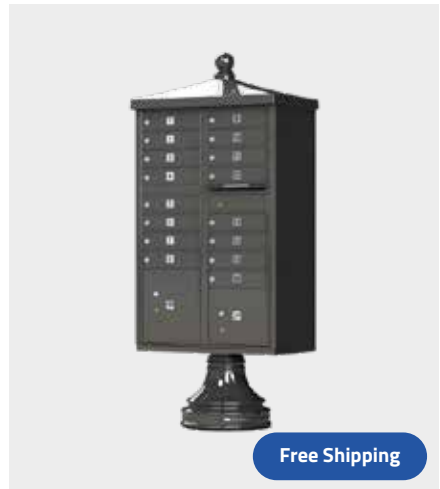

Free Shipping

Decorative Cluster Mailbox with Finial Cap and Traditional Pedestal - 16 Compartments

Code: 1570-16V2
Size: 31.625 in. W x 18.5 in. D x 71.375 in. H (including pedestal)
Weight: 162 lbs
Colors:

Reg. Price: **$3,574**

Today's Online Price: **$2,859**