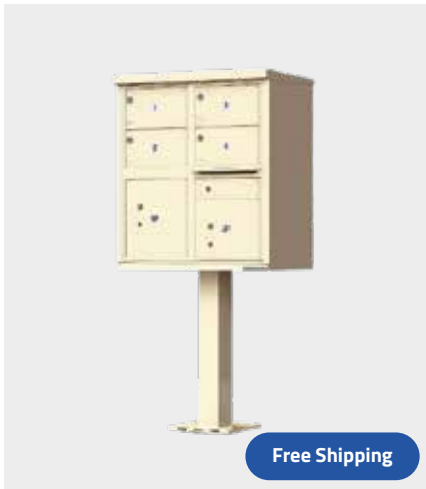

12 Door USPS Approved Cluster Mailbox

Code: CBU-12
 Size: 30.5 in. W x 17.875 in. D x 62 in. H (including pedestal)
 Weight: 129 lbs
 Colors: 

Reg. Price: **\$2,599**

Today's Online Price: **\$2,079**

Free Shipping

8 Door USPS Approved Cluster Mailbox

Code: CBU-8
 Size: 30.5 in. W x 17.875 in. D x 62 in. H (including pedestal)
 Weight: 125 lbs
 Colors: 

Reg. Price: **\$2,499**

Today's Online Price: **\$1,999**

Free Shipping

Free Shipping

CBU Commercial Mailboxes - 8 Door with 4 Parcel Lockers

Code: 1570-8T6
 Size: 30.5 in. W x 17.875 in. D x 62 in. H (including pedestal)
 Weight: 163 lbs
 Colors: 

Reg. Price: **\$2,974**

Today's Online Price: **\$2,379**

Free Shipping

4 Door CBU Mailboxes with Extra Large Tenant Doors

Code: 1570-4T5
 Size: 30.5 in. W x 17.875 in. D x 62 in. H (including pedestal)
 Weight: 130 lbs
 Colors: 

Reg. Price: **\$2,574**

Today's Online Price: **\$2,059**