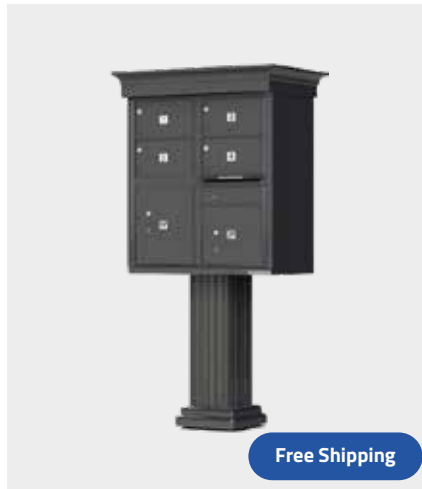

Reg. Price: **\$3,424**

Today's Online Price: **\$2,739**

Free Shipping

Decorative Cluster Mailbox with Crown Cap and Pillar Pedestal - 8 Compartments

Code: 1570-8V
 Size: 33.875 in. W x 21.375 in. D x 65.125 in. H (including pedestal)
 Weight: 125 lbs
 Color: 

Reg. Price: **\$3,324**

Today's Online Price: **\$2,659**

Free Shipping

Free Shipping

Decorative Crown Cap 8 Door Cluster Mailbox with 4 Parcel Lockers

Code: 1570-8T6V
 Size: 33.875 in. W x 21.375 in. D x 65.125 in. H (including pedestal)
 Weight: 163 lbs
 Colors: 

Reg. Price: **\$3,786**

Today's Online Price: **\$3,029**

Free Shipping

Decorative Crown Cap 4 Door CBU Mailbox with Extra Large Tenant Doors - (Includes Pedestal)

Code: 1570-4T5V
 Size: 33.875 in. W x 21.375 in. D x 65.125 in. H (including pedestal)
 Weight: 130 lbs
 Colors: 