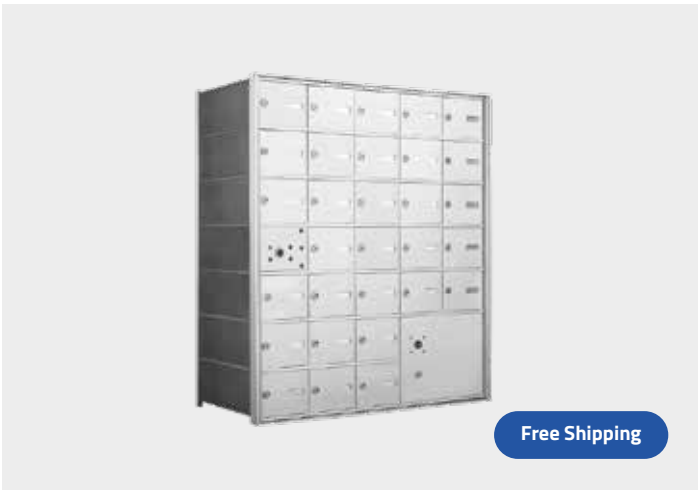

4B+ Front - Loading Horizontal Mailboxes - 30 Tenant Doors and 1 Parcel Locker

Code: 4B140075PLA
Size: 39 in. H x 33.875 in. W x 17 in. D
Weight: 105 lbs
Colors:

Reg. Price: **$3,961**
Today's Online Price: **$3,169**