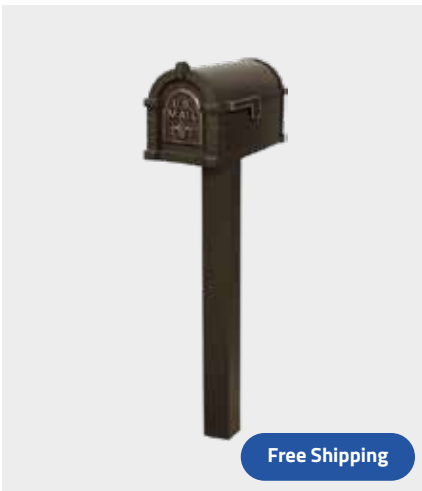

Free Shipping

Fleur de Lis Keystone Series Mailbox and Standard Post Packages

Code: KSF-KSP

Mailbox: 12.25 in. H x 10.875 in. W x 20.875 in. D

Post: 54 in. H x 4 in. W x 4 in. D

Weight: 29 lbs

Colors:

Reg. Price: **$654**

Today's Online Price: **$522.98**