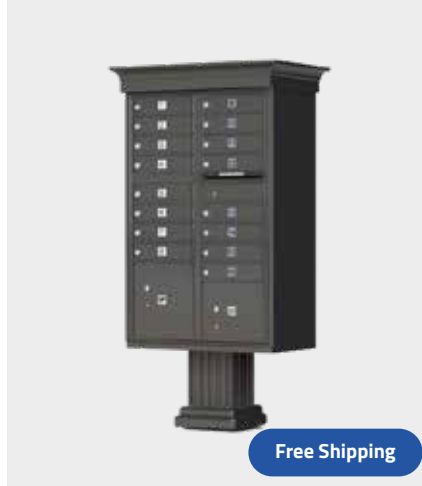

Free Shipping

4 Door CBU Mailboxes with Extra Large Tenant Doors

Code: 1570-4T5
 Size: 30.5 in. W x 17.875 in. D x 62 in. H (including pedestal)
 Weight: 130 lbs
 Colors: 

Reg. Price: **\$2,574**

Today's Online Price: **\$2,059**

Free Shipping

4 Door Parcel Locker Cluster Mailbox

Code: 1590T2
 Size: 30.5 in. W x 17.875 in. D x 62 in. H (including pedestal)
 Weight: 139 lbs
 Colors: 

Reg. Price: **\$3,574**

Today's Online Price: **\$2,859**

Free Shipping

Outdoor Parcel Locker with Pedestal Stand - 2 Parcel Lockers

Code: 1590T1
 Size: 16 in. W x 17.875 in. D x 62 in. H (including pedestal)
 Weight: 100 lbs
 Colors: 

Reg. Price: **\$2,374**

Today's Online Price: **\$1,899**

Free Shipping

Decorative Cluster Mailbox with Crown Cap and Pillar Pedestal - 16 Compartments

Code: 1570-16V
 Size: 33.875 in. W x 21.375 in. D x 65.125 in. H (including pedestal)
 Weight: 162 lbs
 Colors: 