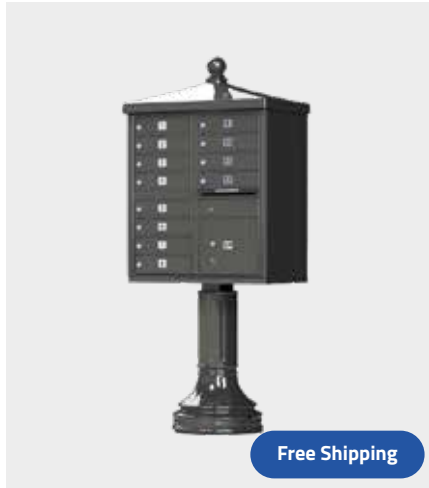

Free Shipping

Decorative Cluster Mailbox with Finial Cap and Traditional Pedestal - 12 Compartments

Code: 1570-12V2
Size: 31.625 in. W x 18.5 in. D x 71.375 in. H (including pedestal)
Weight: 129 lbs
Colors:

Reg. Price: **$3,424**

Today's Online Price: **$2,739**