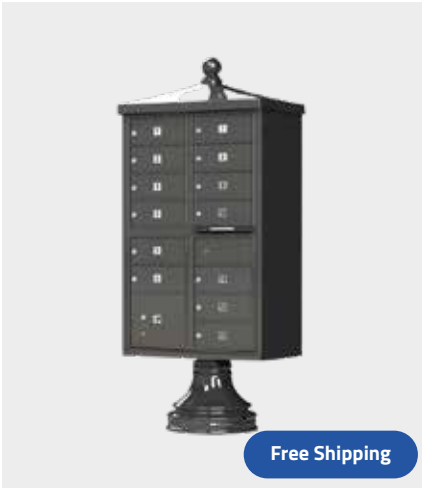

Reg. Price: **\$3,786**

Today's Online Price: **\$3,029**

Free Shipping

Decorative Crown Cap 4 Door CBU Mailbox with Extra Large Tenant Doors - (Includes Pedestal)

Code: 1570-4T5V
 Size: 33.875 in. W x 21.375 in. D x 65.125 in. H (including pedestal)
 Weight: 130 lbs
 Colors: 

Reg. Price: **\$3,386**

Today's Online Price: **\$2,709**

Free Shipping

Decorative Cluster Mailbox with Finial Cap and Traditional Pedestal - 16 Compartments

Code: 1570-16V2
 Size: 31.625 in. W x 18.5 in. D x 71.375 in. H (including pedestal)
 Weight: 162 lbs
 Colors: 

Reg. Price: **\$3,574**

Today's Online Price: **\$2,859**

Free Shipping

Decorative Cluster Mailbox with Finial Cap and Traditional Pedestal - 13 Compartments

Code: 1570-13V2
 Size: 31.625 in. W x 18.5 in. D x 71.375 in. H (including pedestal)
 Weight: 152 lbs
 Colors: 