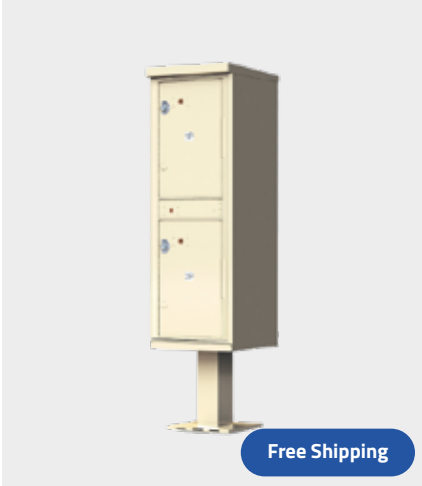

Free Shipping

Outdoor Parcel Locker with Pedestal Stand - 2 Parcel Lockers

Code: 1590T1
Size: 16 in. W x 17.875 in. D x 62 in. H (including pedestal)
Weight: 100 lbs
Colors:

Reg. Price: **$2,374**

Today's Online Price: **$1,899**