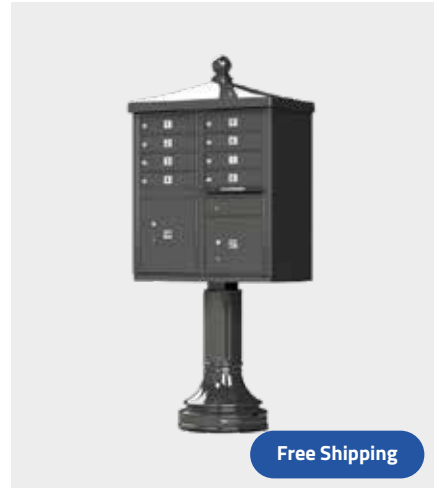

Free Shipping

Decorative Cluster Mailbox with Finial Cap and Traditional Pedestal - 8 Compartments

Code: 1570-8V2
Size: 31.625 in. W x 18.5 in. D x 71.375 in. H (including pedestal)
Weight: 125 lbs
Colors:

Reg. Price: **$3,324**

Today's Online Price: **$2,659**