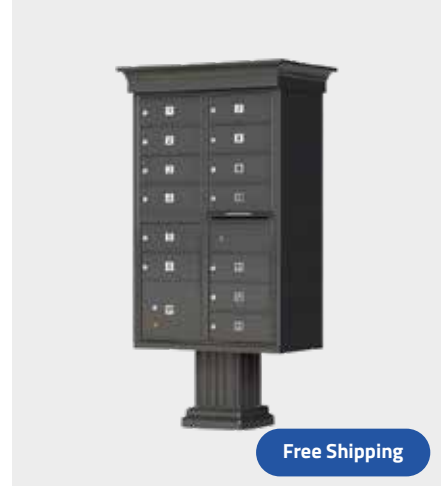

Free Shipping

4 Door CBU Mailboxes with Extra Large Tenant Doors

Code: 1570-4T5
 Size: 30.5 in. W x 17.875 in. D x 62 in. H (including pedestal)
 Weight: 130 lbs
 Colors: 

Reg. Price: **\$2,574**

Today's Online Price: **\$2,059**

Free Shipping

Outdoor Parcel Locker with Pedestal Stand - 2 Parcel Lockers

Code: 1590T1
 Size: 16 in. W x 17.875 in. D x 62 in. H (including pedestal)
 Weight: 100 lbs
 Colors: 

Reg. Price: **\$2,374**

Today's Online Price: **\$1,899**

Free Shipping

Decorative Cluster Mailbox with Crown Cap and Pillar Pedestal - 16 Compartments

Code: 1570-16V
 Size: 33.875 in. W x 21.375 in. D x 65.125 in. H (including pedestal)
 Weight: 162 lbs
 Colors: 

Reg. Price: **\$3,574**

Today's Online Price: **\$2,859**

Free Shipping

Decorative Cluster Mailbox with Crown Cap and Pillar Pedestal - 13 Compartments

Code: 1570-13V
 Size: 33.875 in. W x 21.375 in. D x 65.125 in. H (including pedestal)
 Weight: 152 lbs
 Colors: 