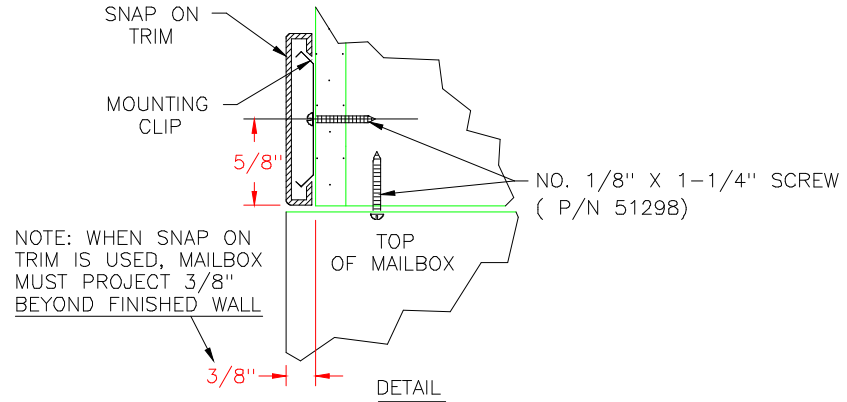

INSTALLATION OF OPTIONAL AUTH-FLORENCE SNAP ON TRIM

1400/1500, 1600/1700, 1450/1550 HORIZONTAL MAILBOXES)

1. SCREW MOUNTING CLIP TO WALL USING 1/8" X 1-1/4" SCREWS
2. HOOK ONE EDGE OF TRIM OVER LEG OF CLIP AND SNAP TRIM OVER SECOND LEG OF CLIP