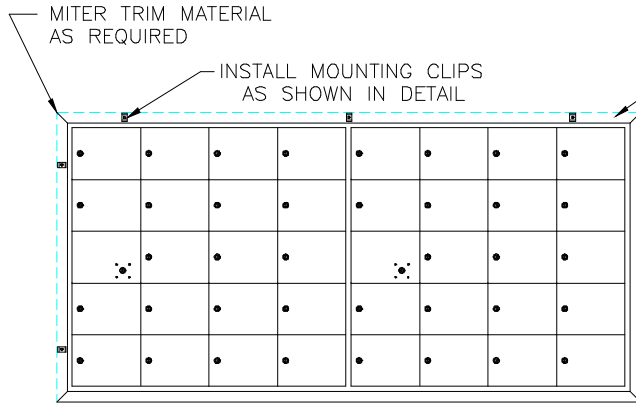

INSTALLATION OF OPTIONAL AUTH-FLORENCE SNAP ON TRIM

1400/1500, 1600/1700, 1450/1550 HORIZONTAL MAILBOXES)

1. SCREW MOUNTING CLIP TO WALL USING 1/8" X 1-1/4" SCREWS
2. HOOK ONE EDGE OF TRIM OVER LEG OF CLIP AND SNAP TRIM OVER SECOND LEG OF CLIP