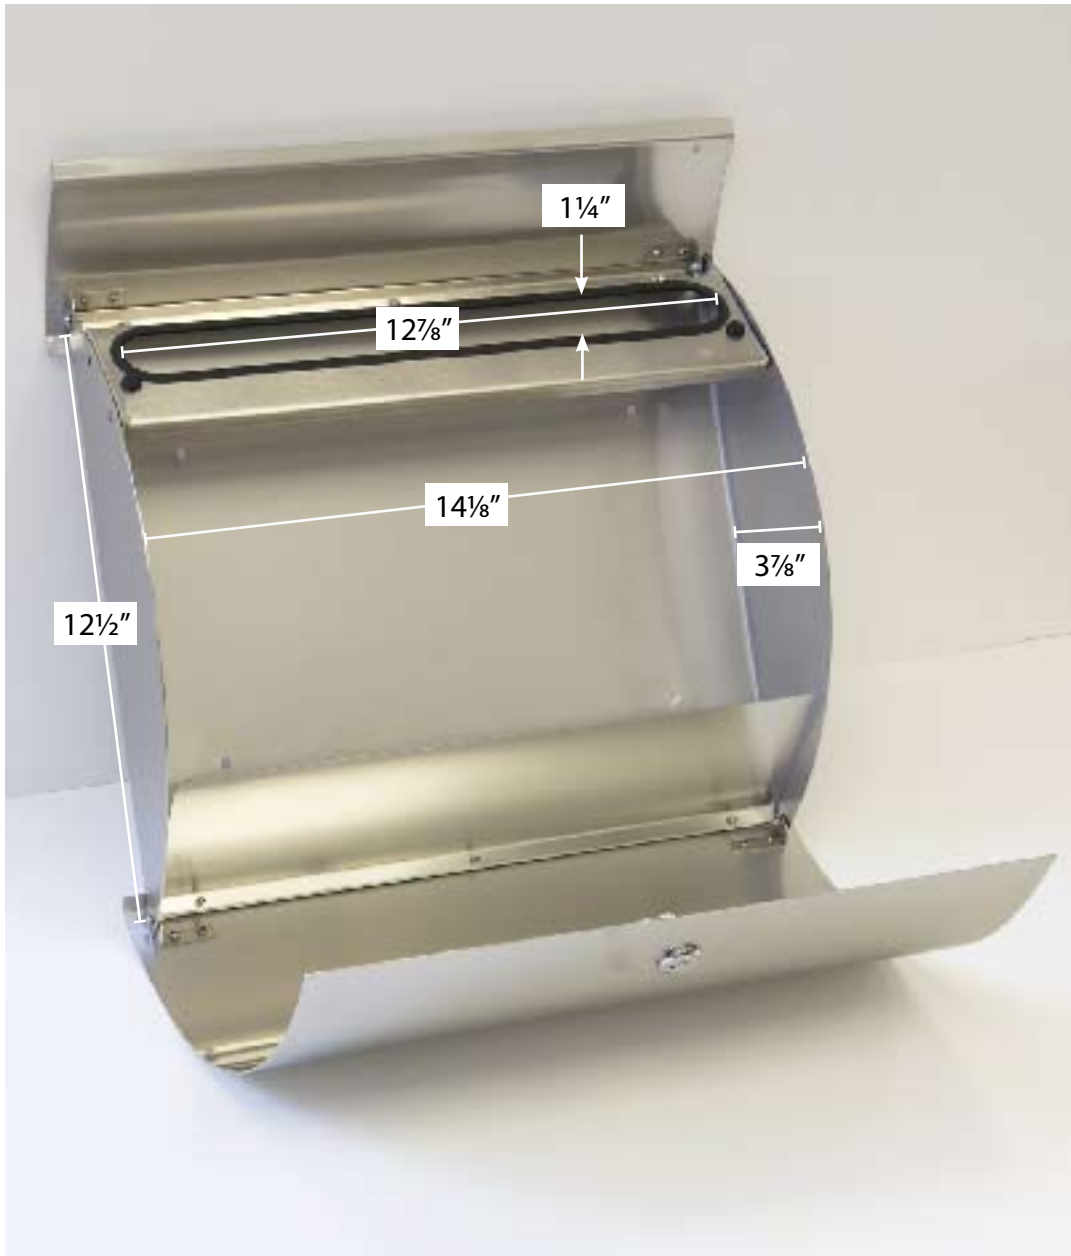

Curb Appeal Dimensions

All dimensions are subject to manufacturing tolerances. European Home reserves the right to make changes at any time, without notice, in design, materials, specifications, and also to discontinue colors, styles and products.

Curb Appeal Newspaper Holder Dimensions

All dimensions are subject to manufacturing tolerances. European Home reserves the right to make changes at any time, without notice, in design, materials, specifications, and also to discontinue colors, styles and products.