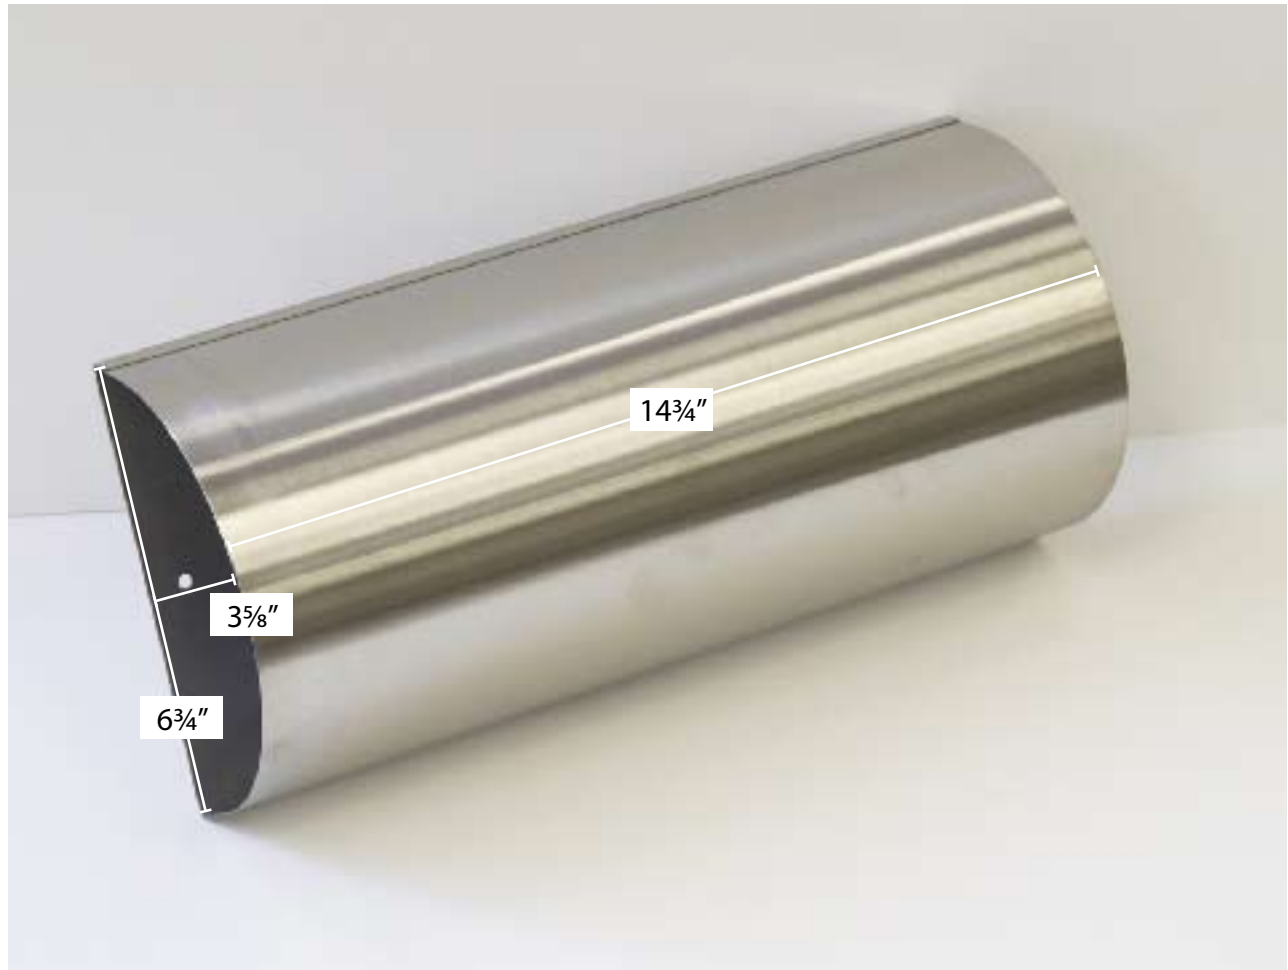

Curb Appeal Newspaper Holder Dimensions

All dimensions are subject to manufacturing tolerances. European Home reserves the right to make changes at any time, without notice, in design, materials, specifications, and also to discontinue colors, styles and products.