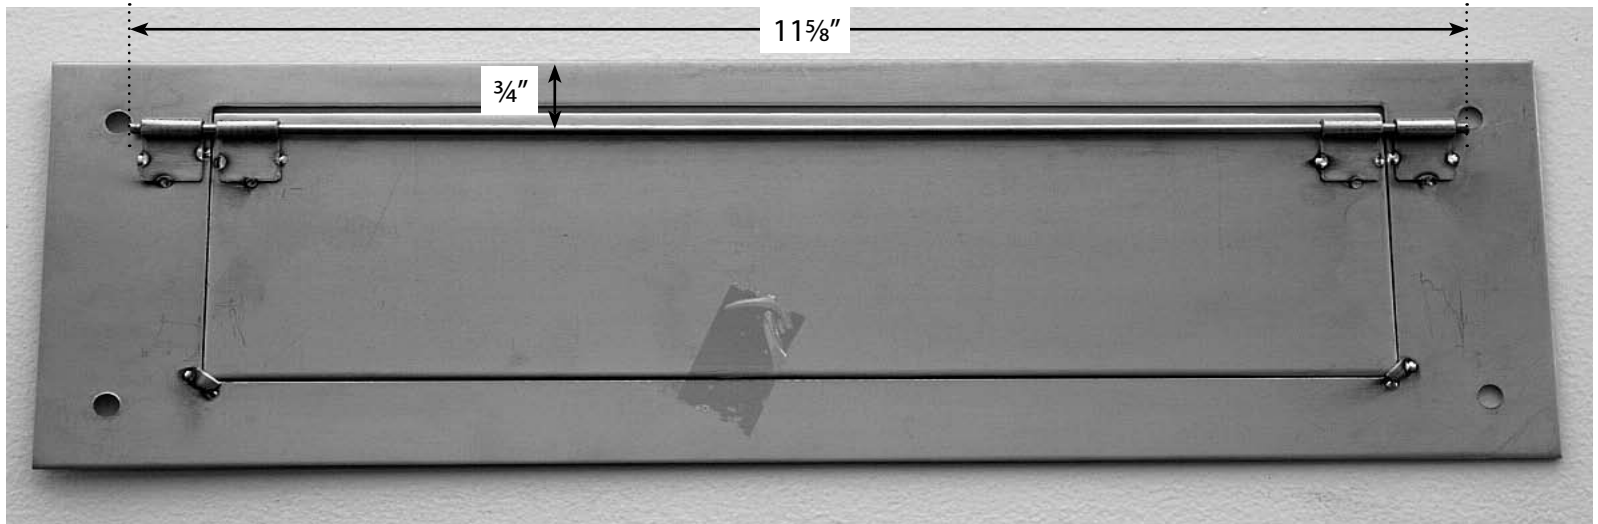

EuropeanHome

Mail Slot Dimensions

Outer (Front)

Outer (Rear)

EuropeanHome • 376 Washington St. • Suite 203 • Malden, MA 02148 • t: 781/324-8383 • f: 781/324-8384 • www.europeanhome.com

All dimensions are subject to manufacturing tolerances. European Home reserves the right to make changes at any time, without notice, in design, materials, specifications, and also to discontinue colors, styles and products.

EuropeanHome

Mail Slot Dimensions

Inner (Front)

Inner (Rear)

EuropeanHome • 376 Washington St. • Suite 203 • Malden, MA 02148 • t: 781/324-8383 • f: 781/324-8384 • www.europeanhome.com

All dimensions are subject to manufacturing tolerances. European Home reserves the right to make changes at any time, without notice, in design, materials, specifications, and also to discontinue colors, styles and products.