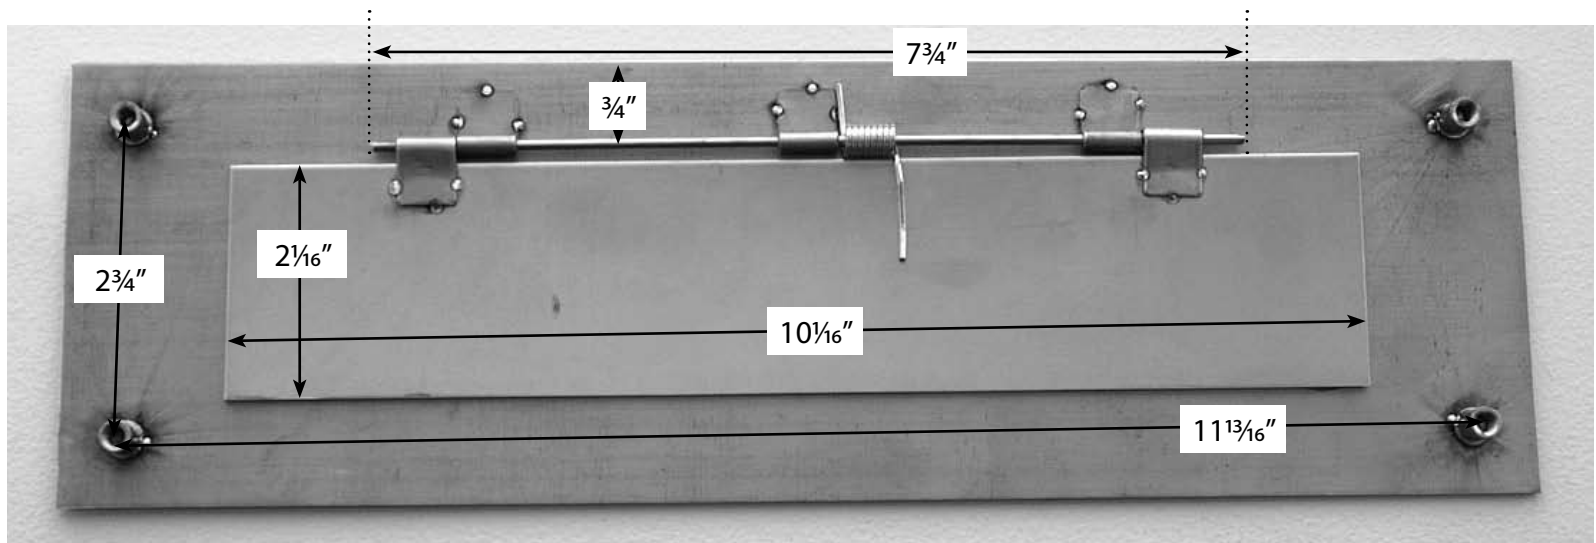

EuropeanHome

Mail Slot Dimensions

Outer (Front)

Outer (Rear)

EuropeanHome • 376 Washington St. • Suite 203 • Malden, MA 02148 • t: 781/324-8383 • f: 781/324-8384 • www.europeanhome.com

All dimensions are subject to manufacturing tolerances. European Home reserves the right to make changes at any time, without notice, in design, materials, specifications, and also to discontinue colors, styles and products.

EuropeanHome

Mail Slot Dimensions

Inner (Front)

Inner (Rear)

EuropeanHome • 376 Washington St. • Suite 203 • Malden, MA 02148 • t: 781/324-8383 • f: 781/324-8384 • www.europeanhome.com

All dimensions are subject to manufacturing tolerances. European Home reserves the right to make changes at any time, without notice, in design, materials, specifications, and also to discontinue colors, styles and products.