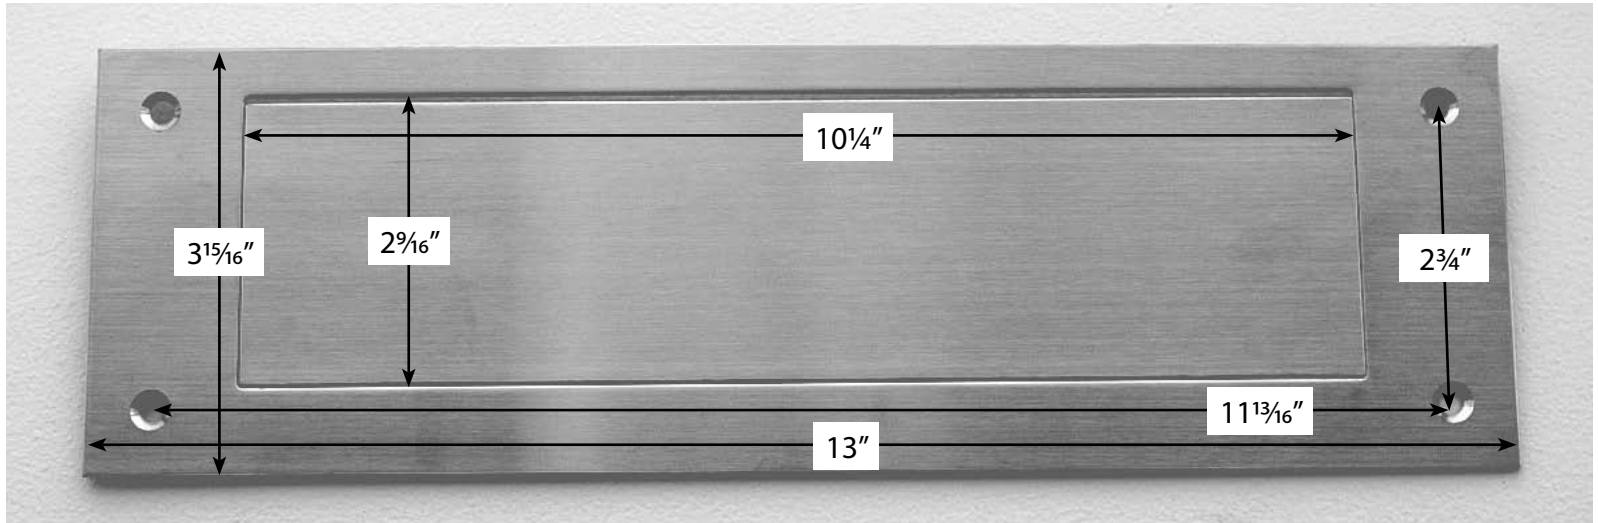

EuropeanHome

Mail Slot Dimensions

Outer (Front)

Outer (Rear)

EuropeanHome • 376 Washington St. • Suite 203 • Malden, MA 02148 • t: 781/324-8383 • f: 781/324-8384 • www.europeanhome.com

All dimensions are subject to manufacturing tolerances. European Home reserves the right to make changes at any time, without notice, in design, materials, specifications, and also to discontinue colors, styles and products.

EuropeanHome

Mail Slot Dimensions

Inner (Front)

Inner (Rear)

EuropeanHome • 376 Washington St. • Suite 203 • Malden, MA 02148 • t: 781/324-8383 • f: 781/324-8384 • www.europeanhome.com

All dimensions are subject to manufacturing tolerances. European Home reserves the right to make changes at any time, without notice, in design, materials, specifications, and also to discontinue colors, styles and products.