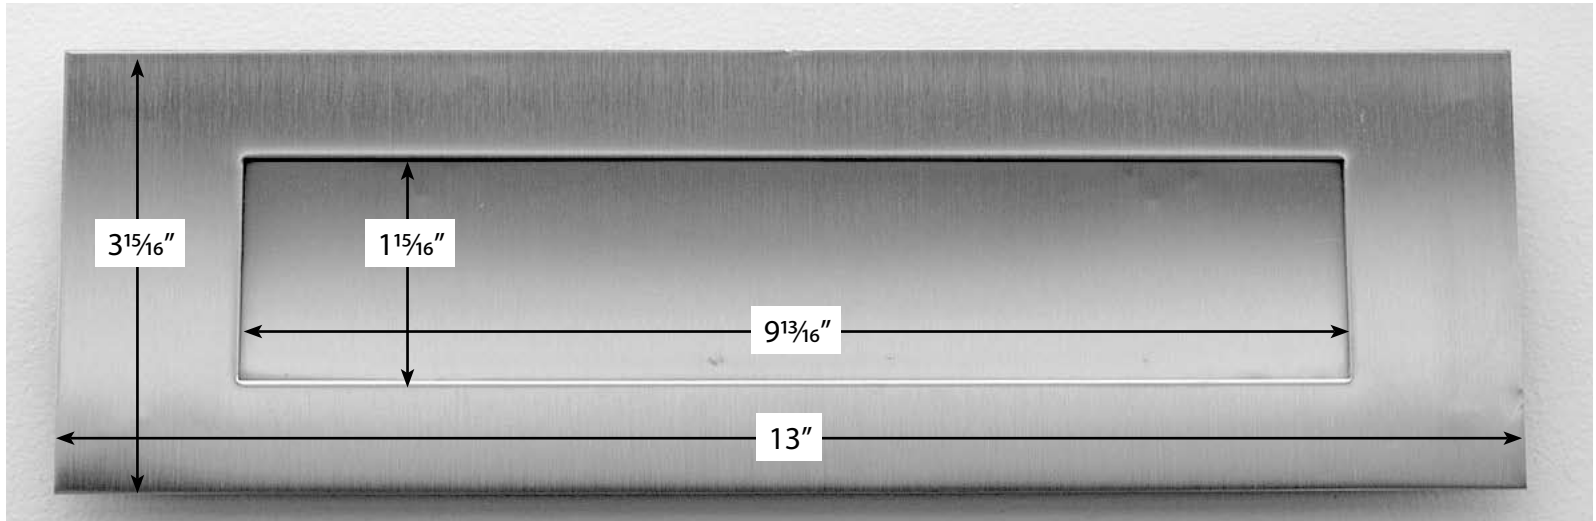

EuropeanHome

Mail Slot Dimensions

Outer (Front)

Outer (Rear)

EuropeanHome • 376 Washington St. • Suite 203 • Malden, MA 02148 • t: 781/324-8383 • f: 781/324-8384 • www.europeanhome.com

All dimensions are subject to manufacturing tolerances. European Home reserves the right to make changes at any time, without notice, in design, materials, specifications, and also to discontinue colors, styles and products.

EuropeanHome

Mail Slot Dimensions

Inner (Front)

Inner (Rear)

EuropeanHome • 376 Washington St. • Suite 203 • Malden, MA 02148 • t: 781/324-8383 • f: 781/324-8384 • www.europeanhome.com

All dimensions are subject to manufacturing tolerances. European Home reserves the right to make changes at any time, without notice, in design, materials, specifications, and also to discontinue colors, styles and products.