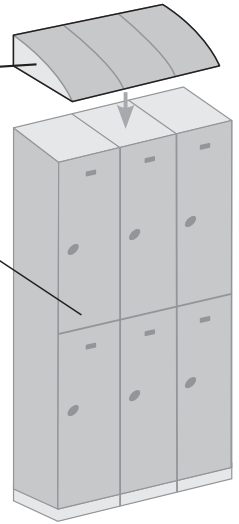

12" Wide Plastic Lockers Double Tier & Triple Tier

12" WIDE PLASTIC LOCKERS DOUBLE TIER AND TRIPLE TIER

Constructed of high grade ABS plastic, Salsbury 92000 and 93000 series water resistant plastic lockers are ideal for pool areas, gyms, restaurants and other high humidity environments. Available in double tier and triple tier configurations, plastic lockers are 73" high (adjustable legs can increase height to 74") and 18" deep and are available as unassembled or assembled units. 12" wide plastic lockers feature a gray, tan or blue door finish and a dark gray body and compartment finish providing an attractive two-tone appearance. One wide lockers are 12-3/4" wide and three (3) wide lockers are 38-1/4" wide. All locker doors include stainless steel hinges and a stainless steel hasp – padlocks (#99920 for combination and #99925 for key) are available as an option upon request. Dark gray plastic sloping hoods (#99951 for one wide lockers and #99953 for three (3) wide lockers), dark gray compartment shelves (#99998) and custom engraved name / number plates (#99960) are also available as options upon request - see plastic locker options and locks on page 91.

Ideal for high humidity environments

PLASTIC LOCKER OPTIONS

SLOPING HOOD

COMPARTMENT SHELF
(Interior shelf not shown)

Note: Optional sloping hoods and compartment shelves are sold separately.

Each double tier compartment is 11" W x 35" H x 16" D and includes a coat rod and grooves that can accommodate up to six (6) optional compartment shelves.

Each triple tier compartment is 11" W x 23" H x 16" D and includes grooves that can accommodate up to three (3) optional compartment shelves.

(Double Tier Displayed)

Note: Actual locker width is 12-3/4" - dimension used in title is for reference only.