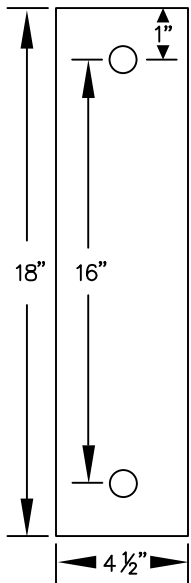

PEDESTAL  
BOLT PATTERN

MODEL #77771-ADAB  
42" WIDE ALUMINUM  
ADA LOCKER BENCH  
WITH BACK SUPPORT

42" W x 39" H x 23" D

MODEL #77771-ADAB

42" WIDE ALUMINUM ADA  
LOCKER BENCH  
WITH BACK SUPPORT

DRAWN: 3/2020