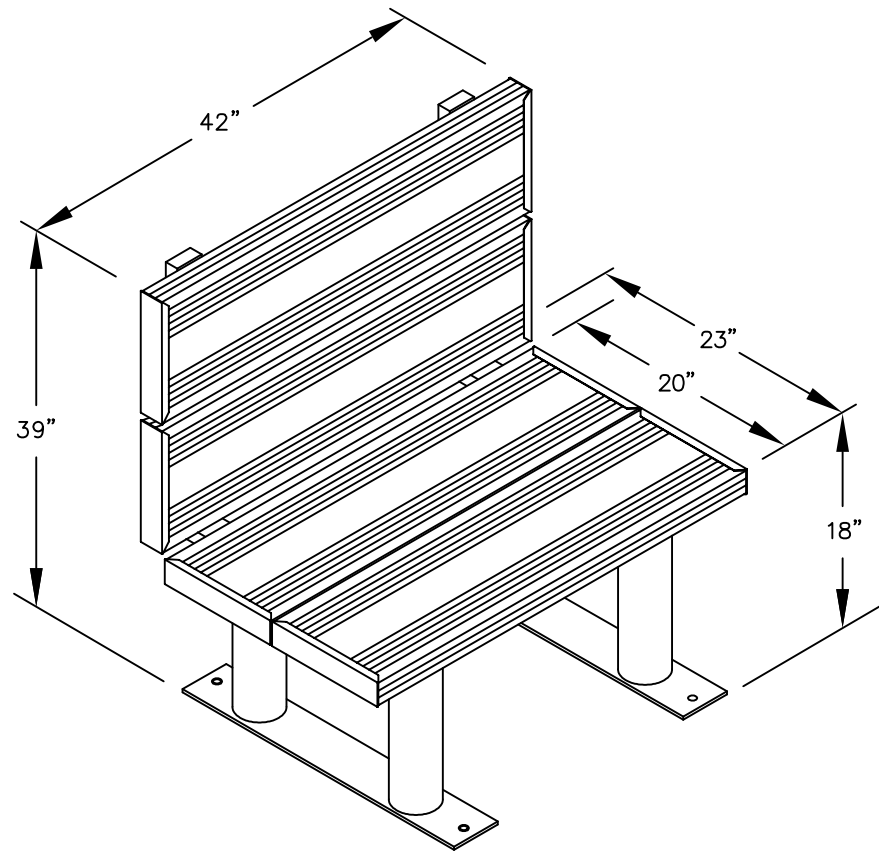

PEDESTAL  
BOLT PATTERN

MODEL #77771-ADAB  
42" WIDE ALUMINUM  
ADA LOCKER BENCH  
WITH BACK SUPPORT

42" W x 39" H x 23" D

MODEL #77771-ADAB

42" WIDE ALUMINUM ADA  
LOCKER BENCH  
WITH BACK SUPPORT

DRAWN: 3/2020