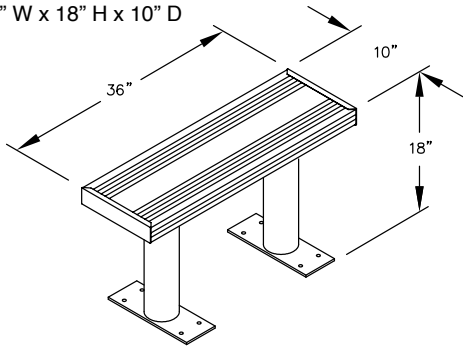

MODEL #77778  
96" WIDE ALUMINUM LOCKER BENCH  
96" W x 18" H x 10" D

MODEL #77778

96" WIDE ALUMINUM LOCKER BENCH

DRAWN: 3/2020

***Established in 1936, Salsbury Industries is the industry leader in manufacturing and distributing quality lockers.***

MODEL #77773  
36" W x 18" H x 10" D

MODEL #77774  
48" W x 18" H x 10" D

MODEL #77775  
60" W x 18" H x 10" D

MODEL #77776  
72" W x 18" H x 10" D

MODEL #77777  
84" W x 18" H x 10" D

MODEL #77778  
96" W x 18" H x 10" D

PEDESTAL BOLT PATTERN

**ALUMINUM LOCKER BENCHES**

- MODEL #77773 (36" Wide)
- MODEL #77774 (48" Wide)
- MODEL #77775 (60" Wide)
- MODEL #77776 (72" Wide)
- MODEL #77777 (84" Wide)
- MODEL #77778 (96" Wide)