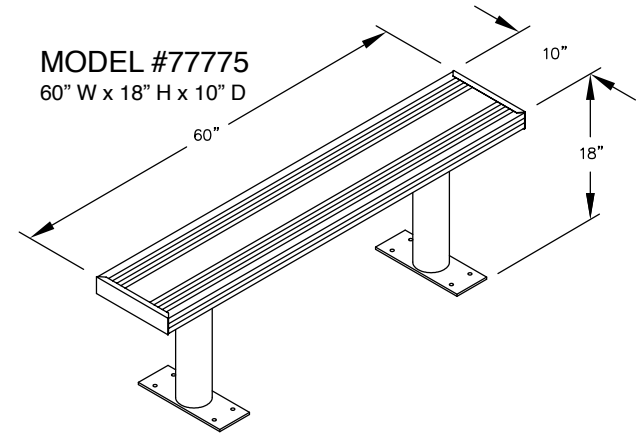

MODEL #77778  
96" WIDE ALUMINUM LOCKER BENCH  
96" W x 18" H x 10" D

MODEL #77778

96" WIDE ALUMINUM LOCKER BENCH

DRAWN: 3/2020

***Established in 1936, Salsbury Industries is the industry leader in manufacturing and distributing quality lockers.***

MODEL #77773  
36" W x 18" H x 10" D

MODEL #77774  
48" W x 18" H x 10" D

MODEL #77775  
60" W x 18" H x 10" D

MODEL #77776  
72" W x 18" H x 10" D

MODEL #77777  
84" W x 18" H x 10" D

MODEL #77778  
96" W x 18" H x 10" D

PEDESTAL BOLT PATTERN

**ALUMINUM LOCKER BENCHES**

- MODEL #77773 (36" Wide)
- MODEL #77774 (48" Wide)
- MODEL #77775 (60" Wide)
- MODEL #77776 (72" Wide)
- MODEL #77777 (84" Wide)
- MODEL #77778 (96" Wide)