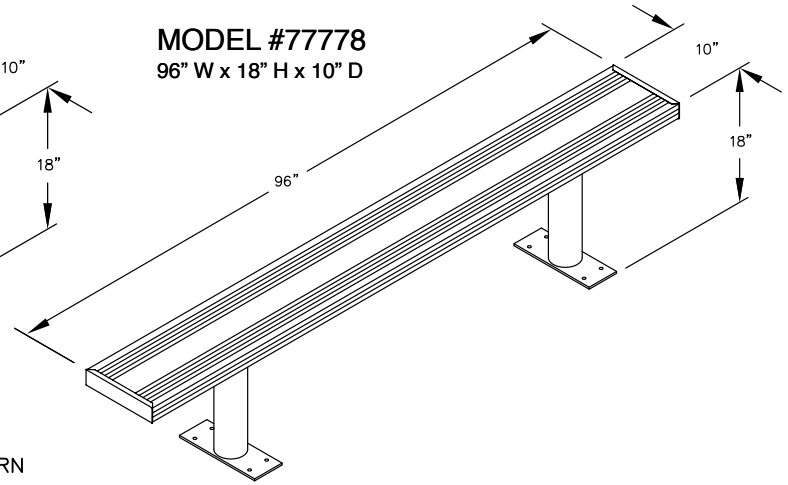

MODEL #77778  
96" WIDE ALUMINUM LOCKER BENCH  
96" W x 18" H x 10" D

MODEL #77778

96" WIDE ALUMINUM LOCKER BENCH

DRAWN: 3/2020

***Established in 1936, Salsbury Industries is the industry leader in manufacturing and distributing quality lockers.***

MODEL #77773  
36" W x 18" H x 10" D

MODEL #77774  
48" W x 18" H x 10" D

MODEL #77775  
60" W x 18" H x 10" D

MODEL #77776  
72" W x 18" H x 10" D

MODEL #77777  
84" W x 18" H x 10" D

MODEL #77778  
96" W x 18" H x 10" D

PEDESTAL BOLT PATTERN

**ALUMINUM LOCKER BENCHES**

- MODEL #77773 (36" Wide)
- MODEL #77774 (48" Wide)
- MODEL #77775 (60" Wide)
- MODEL #77776 (72" Wide)
- MODEL #77777 (84" Wide)
- MODEL #77778 (96" Wide)