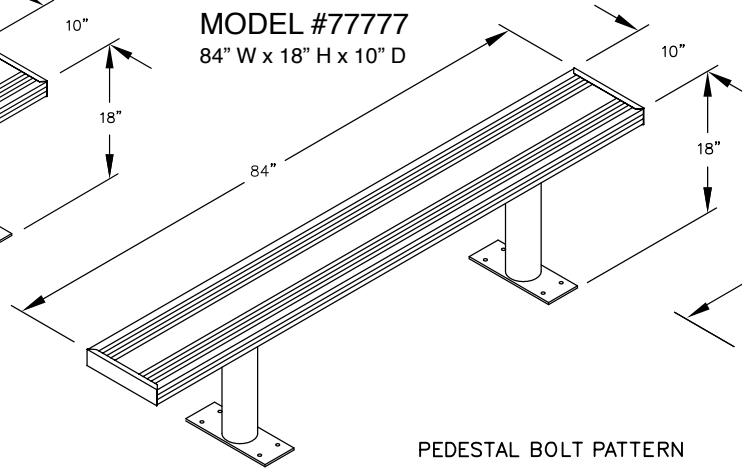

MODEL #77778  
96" WIDE ALUMINUM LOCKER BENCH  
96" W x 18" H x 10" D

MODEL #77778

96" WIDE ALUMINUM LOCKER BENCH

DRAWN: 3/2020

***Established in 1936, Salsbury Industries is the industry leader in manufacturing and distributing quality lockers.***

MODEL #77773  
36" W x 18" H x 10" D

MODEL #77774  
48" W x 18" H x 10" D

MODEL #77775  
60" W x 18" H x 10" D

MODEL #77776  
72" W x 18" H x 10" D

MODEL #77777  
84" W x 18" H x 10" D

MODEL #77778  
96" W x 18" H x 10" D

PEDESTAL BOLT PATTERN

**ALUMINUM LOCKER BENCHES**

- MODEL #77773 (36" Wide)
- MODEL #77774 (48" Wide)
- MODEL #77775 (60" Wide)
- MODEL #77776 (72" Wide)
- MODEL #77777 (84" Wide)
- MODEL #77778 (96" Wide)