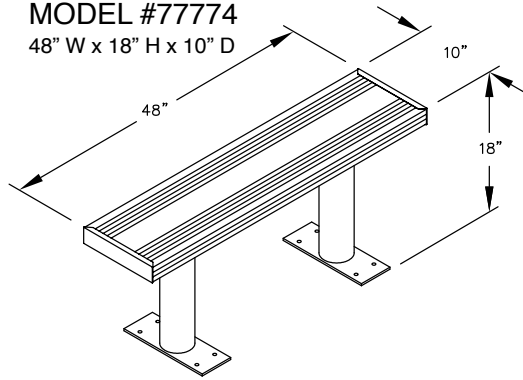

MODEL #77778  
96" WIDE ALUMINUM LOCKER BENCH  
96" W x 18" H x 10" D

MODEL #77778

96" WIDE ALUMINUM LOCKER BENCH

DRAWN: 3/2020

***Established in 1936, Salsbury Industries is the industry leader in manufacturing and distributing quality lockers.***

MODEL #77773  
36" W x 18" H x 10" D

MODEL #77774  
48" W x 18" H x 10" D

MODEL #77775  
60" W x 18" H x 10" D

MODEL #77776  
72" W x 18" H x 10" D

MODEL #77777  
84" W x 18" H x 10" D

MODEL #77778  
96" W x 18" H x 10" D

PEDESTAL BOLT PATTERN

**ALUMINUM LOCKER BENCHES**

- MODEL #77773 (36" Wide)
- MODEL #77774 (48" Wide)
- MODEL #77775 (60" Wide)
- MODEL #77776 (72" Wide)
- MODEL #77777 (84" Wide)
- MODEL #77778 (96" Wide)