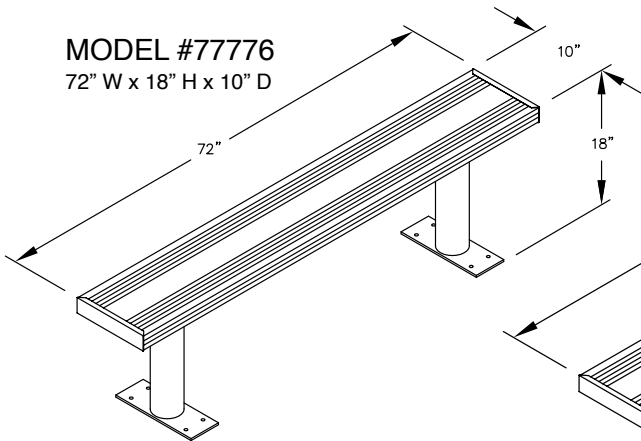

MODEL #77778  
96" WIDE ALUMINUM LOCKER BENCH  
96" W x 18" H x 10" D

MODEL #77778

96" WIDE ALUMINUM LOCKER BENCH

DRAWN: 3/2020

***Established in 1936, Salsbury Industries is the industry leader in manufacturing and distributing quality lockers.***

MODEL #77773  
36" W x 18" H x 10" D

MODEL #77774  
48" W x 18" H x 10" D

MODEL #77775  
60" W x 18" H x 10" D

MODEL #77776  
72" W x 18" H x 10" D

MODEL #77777  
84" W x 18" H x 10" D

MODEL #77778  
96" W x 18" H x 10" D

PEDESTAL BOLT PATTERN

**ALUMINUM LOCKER BENCHES**

- MODEL #77773 (36" Wide)
- MODEL #77774 (48" Wide)
- MODEL #77775 (60" Wide)
- MODEL #77776 (72" Wide)
- MODEL #77777 (84" Wide)
- MODEL #77778 (96" Wide)