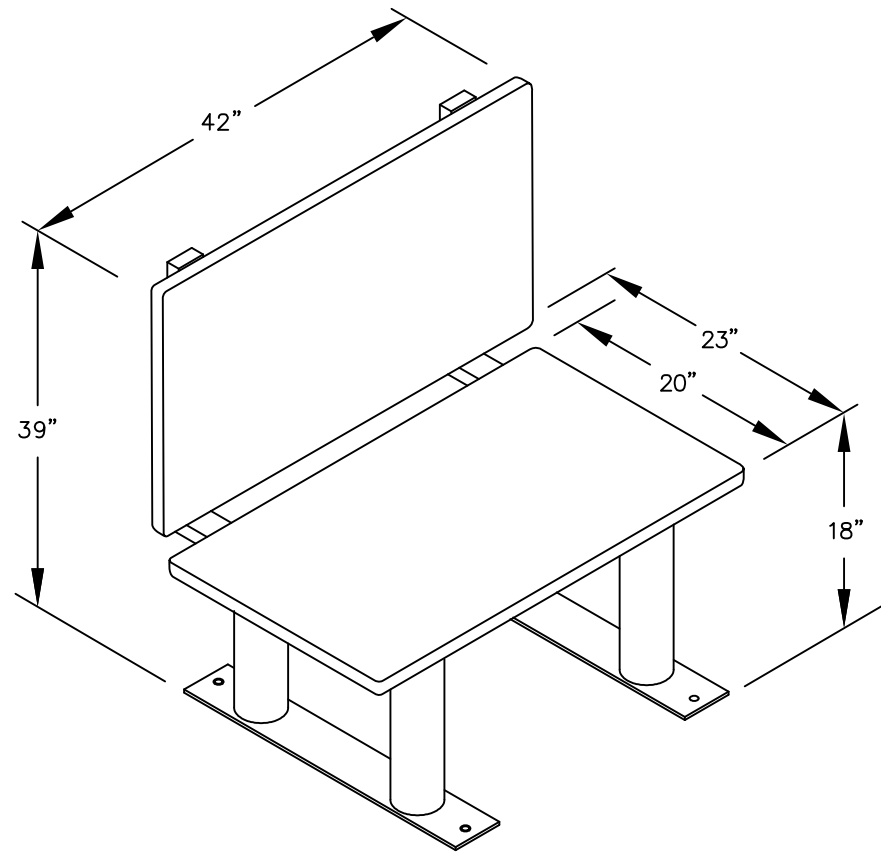

PEDESTAL
BOLT PATTERN

MODEL #77781-ADAB
42" WIDE WOOD ADA LOCKER
BENCH WITH BACK SUPPORT

42" W x 39" H x 23" D

MODEL #77781-ADAB

42" WIDE WOOD ADA LOCKER BENCH
WITH BACK SUPPORT

AVAILABLE FINISHES:
LIGHT OR DARK