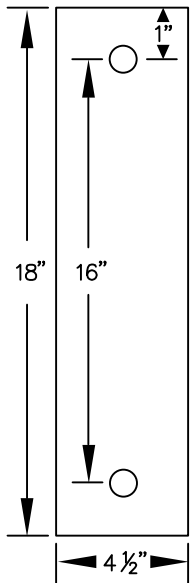

PEDESTAL
BOLT PATTERN

MODEL #77781-ADAB
42" WIDE WOOD ADA LOCKER
BENCH WITH BACK SUPPORT

42" W x 39" H x 23" D

MODEL #77781-ADAB

42" WIDE WOOD ADA LOCKER BENCH
WITH BACK SUPPORT

AVAILABLE FINISHES:
LIGHT OR DARK