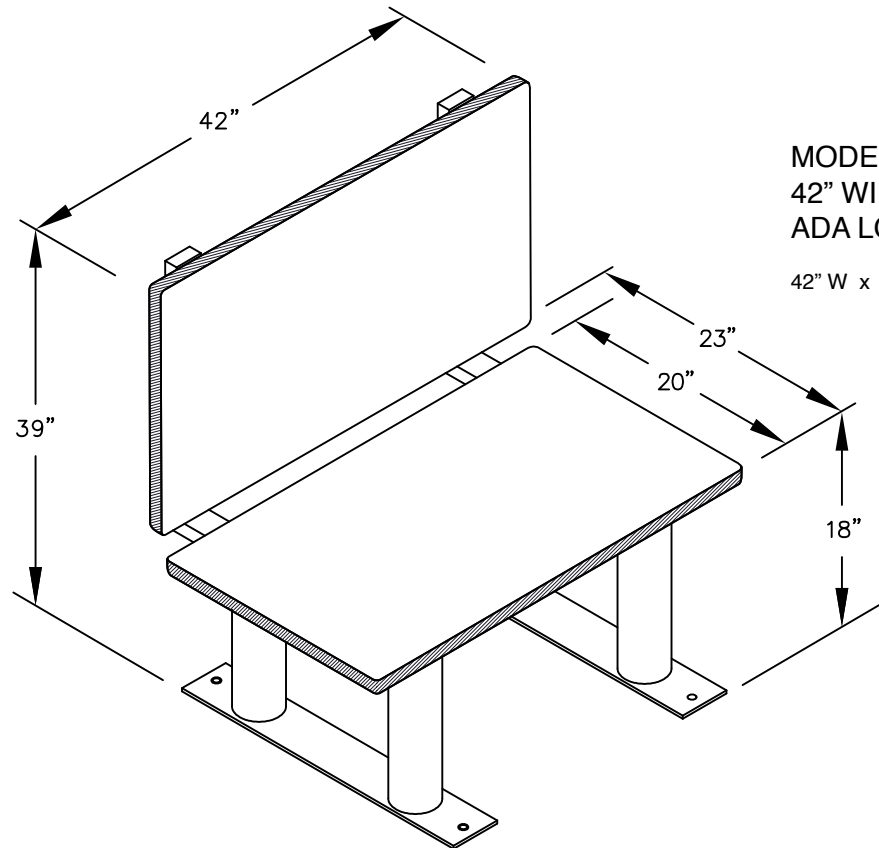

PEDESTAL
BOLT PATTERN

MODEL #77781D-ADAB
42" WIDE DESIGNER WOOD
ADA LOCKER BENCH WITH BACK SUPPORT

42" W x 39" H x 23" D

MODEL #77781D-ADAB

42" WIDE DESIGNER WOOD ADA
LOCKER BENCH WITH BACK SUPPORT

AVAILABLE FINISHES:
GRAY, BLUE, BLACK,
MAPLE, CHERRY OR MAHOGANY