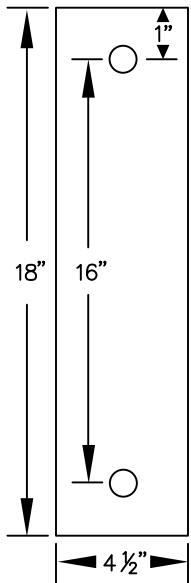

PEDESTAL
BOLT PATTERN

MODEL #77781D-ADAB
42" WIDE DESIGNER WOOD
ADA LOCKER BENCH WITH BACK SUPPORT

42" W x 39" H x 23" D

MODEL #77781D-ADAB

42" WIDE DESIGNER WOOD ADA
LOCKER BENCH WITH BACK SUPPORT

AVAILABLE FINISHES:
GRAY, BLUE, BLACK,
MAPLE, CHERRY OR MAHOGANY