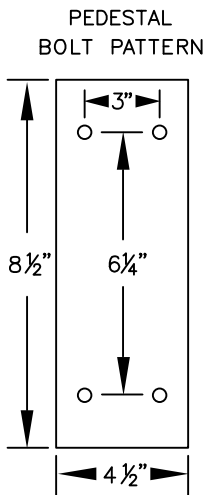

MODEL #77786
72" WIDE WOOD LOCKER BENCH
72" W x 18" H x 9-1/2" D

MODEL #77786

72" WIDE WOOD LOCKER BENCH

AVAILABLE FINISHES:
LIGHT OR DARK

DRAWN: 7/2020

Established in 1936, Salsbury Industries is the industry leader in manufacturing and distributing quality lockers.

MODEL #77783
36" W x 18" H x 9-1/2" D

MODEL #77784
48" W x 18" H x 9-1/2" D

MODEL #77785
48" W x 18" H x 9-1/2" D

MODEL #77786
60" W x 18" H x 9-1/2" D

MODEL #77787
72" W x 18" H x 9-1/2" D

MODEL #77788
96" W x 18" H x 9-1/2" D

PEDESTAL BOLT PATTERN

WOOD LOCKER BENCHES

- MODEL #77783 (36" Wide)
- MODEL #77784 (48" Wide)
- MODEL #77785 (60" Wide)
- MODEL #77786 (72" Wide)
- MODEL #77787 (84" Wide)
- MODEL #77788 (96" Wide)

DRAWN: 7/2020