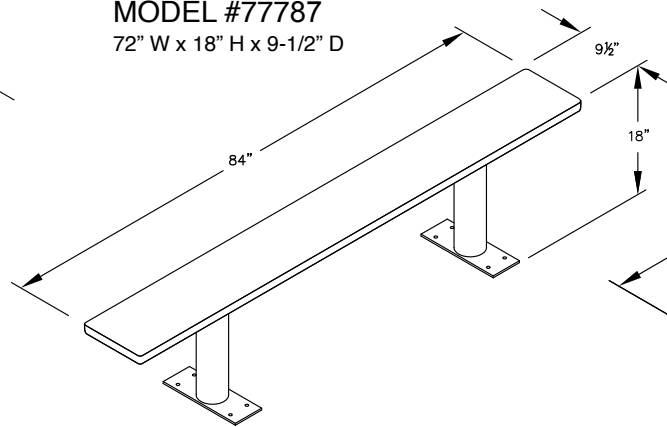

MODEL #77786
72" WIDE WOOD LOCKER BENCH
72" W x 18" H x 9-1/2" D

MODEL #77786

72" WIDE WOOD LOCKER BENCH

AVAILABLE FINISHES:
LIGHT OR DARK

DRAWN: 7/2020

Established in 1936, Salsbury Industries is the industry leader in manufacturing and distributing quality lockers.

MODEL #77783
36" W x 18" H x 9-1/2" D

MODEL #77784
48" W x 18" H x 9-1/2" D

MODEL #77785
48" W x 18" H x 9-1/2" D

MODEL #77786
60" W x 18" H x 9-1/2" D

MODEL #77787
72" W x 18" H x 9-1/2" D

MODEL #77788
96" W x 18" H x 9-1/2" D

PEDESTAL BOLT PATTERN

WOOD LOCKER BENCHES

- MODEL #77783 (36" Wide)
- MODEL #77784 (48" Wide)
- MODEL #77785 (60" Wide)
- MODEL #77786 (72" Wide)
- MODEL #77787 (84" Wide)
- MODEL #77788 (96" Wide)

DRAWN: 7/2020