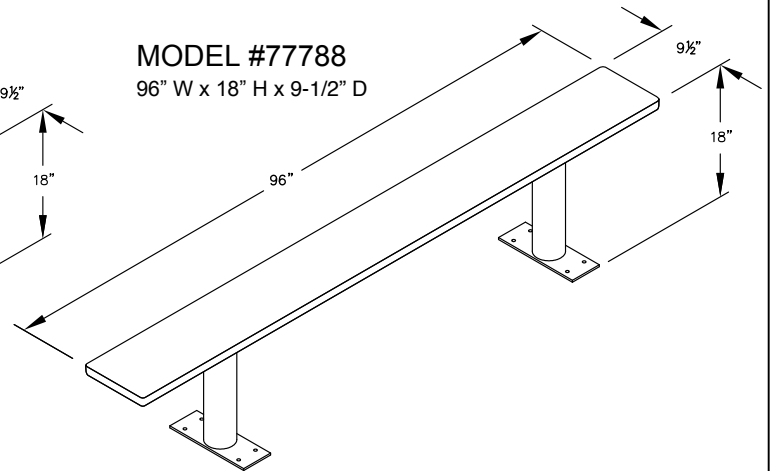

MODEL #77786
72" WIDE WOOD LOCKER BENCH
72" W x 18" H x 9-1/2" D

MODEL #77786

72" WIDE WOOD LOCKER BENCH

AVAILABLE FINISHES:
LIGHT OR DARK

DRAWN: 7/2020

Established in 1936, Salsbury Industries is the industry leader in manufacturing and distributing quality lockers.

MODEL #77783
36" W x 18" H x 9-1/2" D

MODEL #77784
48" W x 18" H x 9-1/2" D

MODEL #77785
48" W x 18" H x 9-1/2" D

MODEL #77786
60" W x 18" H x 9-1/2" D

MODEL #77787
72" W x 18" H x 9-1/2" D

MODEL #77788
96" W x 18" H x 9-1/2" D

PEDESTAL BOLT PATTERN

WOOD LOCKER BENCHES

- MODEL #77783 (36" Wide)
- MODEL #77784 (48" Wide)
- MODEL #77785 (60" Wide)
- MODEL #77786 (72" Wide)
- MODEL #77787 (84" Wide)
- MODEL #77788 (96" Wide)

DRAWN: 7/2020