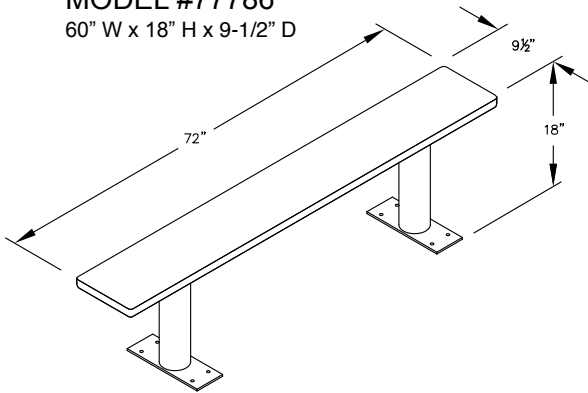

MODEL #77786
72" WIDE WOOD LOCKER BENCH
72" W x 18" H x 9-1/2" D

MODEL #77786

72" WIDE WOOD LOCKER BENCH

AVAILABLE FINISHES:
LIGHT OR DARK

DRAWN: 7/2020

Established in 1936, Salsbury Industries is the industry leader in manufacturing and distributing quality lockers.

MODEL #77783
36" W x 18" H x 9-1/2" D

MODEL #77784
48" W x 18" H x 9-1/2" D

MODEL #77785
48" W x 18" H x 9-1/2" D

MODEL #77786
60" W x 18" H x 9-1/2" D

MODEL #77787
72" W x 18" H x 9-1/2" D

MODEL #77788
96" W x 18" H x 9-1/2" D

PEDESTAL BOLT PATTERN

WOOD LOCKER BENCHES

- MODEL #77783 (36" Wide)
- MODEL #77784 (48" Wide)
- MODEL #77785 (60" Wide)
- MODEL #77786 (72" Wide)
- MODEL #77787 (84" Wide)
- MODEL #77788 (96" Wide)

DRAWN: 7/2020