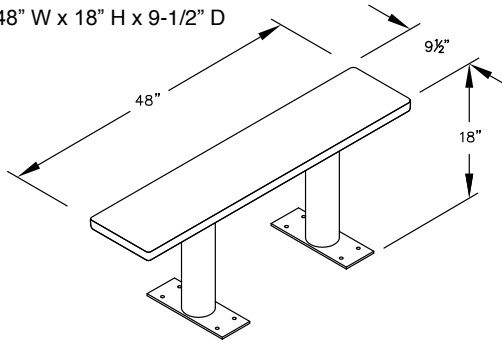

MODEL #77786
72" WIDE WOOD LOCKER BENCH
72" W x 18" H x 9-1/2" D

MODEL #77786

72" WIDE WOOD LOCKER BENCH

AVAILABLE FINISHES:
LIGHT OR DARK

DRAWN: 7/2020

Established in 1936, Salsbury Industries is the industry leader in manufacturing and distributing quality lockers.

MODEL #77783
36" W x 18" H x 9-1/2" D

MODEL #77784
48" W x 18" H x 9-1/2" D

MODEL #77785
48" W x 18" H x 9-1/2" D

MODEL #77786
60" W x 18" H x 9-1/2" D

MODEL #77787
72" W x 18" H x 9-1/2" D

MODEL #77788
96" W x 18" H x 9-1/2" D

PEDESTAL BOLT PATTERN

WOOD LOCKER BENCHES

- MODEL #77783 (36" Wide)
- MODEL #77784 (48" Wide)
- MODEL #77785 (60" Wide)
- MODEL #77786 (72" Wide)
- MODEL #77787 (84" Wide)
- MODEL #77788 (96" Wide)

DRAWN: 7/2020