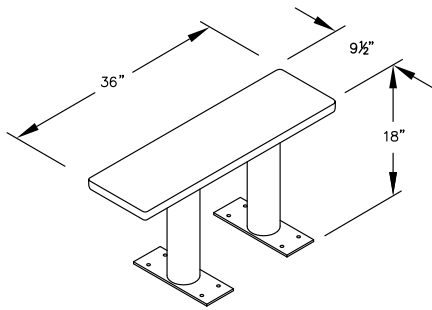

MODEL #77786
72" WIDE WOOD LOCKER BENCH
72" W x 18" H x 9-1/2" D

MODEL #77786

72" WIDE WOOD LOCKER BENCH

AVAILABLE FINISHES:
LIGHT OR DARK

DRAWN: 7/2020

Established in 1936, Salsbury Industries is the industry leader in manufacturing and distributing quality lockers.

MODEL #77783
36" W x 18" H x 9-1/2" D

MODEL #77784
48" W x 18" H x 9-1/2" D

MODEL #77785
48" W x 18" H x 9-1/2" D

MODEL #77786
60" W x 18" H x 9-1/2" D

MODEL #77787
72" W x 18" H x 9-1/2" D

MODEL #77788
96" W x 18" H x 9-1/2" D

PEDESTAL BOLT PATTERN

WOOD LOCKER BENCHES

- MODEL #77783 (36" Wide)
- MODEL #77784 (48" Wide)
- MODEL #77785 (60" Wide)
- MODEL #77786 (72" Wide)
- MODEL #77787 (84" Wide)
- MODEL #77788 (96" Wide)

DRAWN: 7/2020