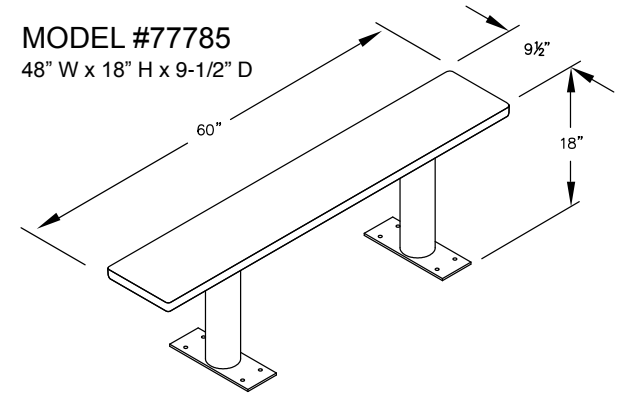

MODEL #77786
72" WIDE WOOD LOCKER BENCH
72" W x 18" H x 9-1/2" D

MODEL #77786

72" WIDE WOOD LOCKER BENCH

AVAILABLE FINISHES:
LIGHT OR DARK

DRAWN: 7/2020

Established in 1936, Salsbury Industries is the industry leader in manufacturing and distributing quality lockers.

MODEL #77783
36" W x 18" H x 9-1/2" D

MODEL #77784
48" W x 18" H x 9-1/2" D

MODEL #77785
48" W x 18" H x 9-1/2" D

MODEL #77786
60" W x 18" H x 9-1/2" D

MODEL #77787
72" W x 18" H x 9-1/2" D

MODEL #77788
96" W x 18" H x 9-1/2" D

PEDESTAL BOLT PATTERN

WOOD LOCKER BENCHES

- MODEL #77783 (36" Wide)
- MODEL #77784 (48" Wide)
- MODEL #77785 (60" Wide)
- MODEL #77786 (72" Wide)
- MODEL #77787 (84" Wide)
- MODEL #77788 (96" Wide)

DRAWN: 7/2020