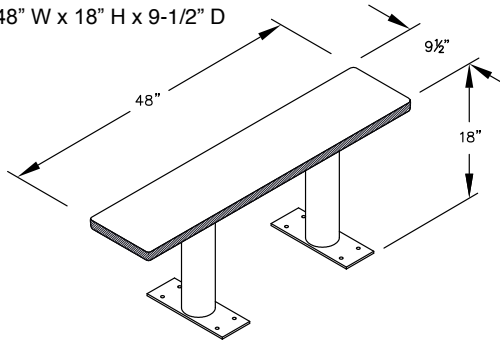

***Established in 1936, Salsbury Industries is the industry
leader in manufacturing and distributing quality lockers.***

MODEL #77783D

36" W x 18" H x 9-1/2" D

MODEL #77784D

48" W x 18" H x 9-1/2" D

MODEL #77785D

48" W x 18" H x 9-1/2" D

MODEL #77786D

60" W x 18" H x 9-1/2" D

MODEL #77787D

72" W x 18" H x 9-1/2" D

MODEL #77788D

96" W x 18" H x 9-1/2" D

PEDESTAL BOLT PATTERN

DESIGNER WOOD LOCKER BENCHES

- MODEL #77783D (36" Wide)
- MODEL #77784D (48" Wide)
- MODEL #77785D (60" Wide)
- MODEL #77786D (72" Wide)
- MODEL #77787D (84" Wide)
- MODEL #77788D (96" Wide)

DRAWN: 7/2020