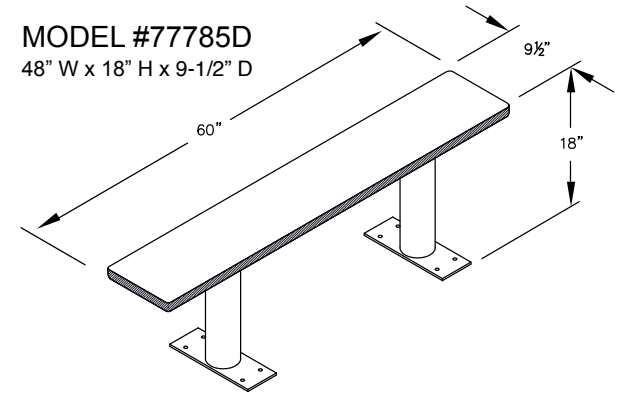

MODEL #77786D
 72" WIDE DESIGNER WOOD LOCKER BENCH
 72" W x 18" H x 9-1/2" D

MODEL #77786D

72" WIDE DESIGNER WOOD
LOCKER BENCH

AVAILABLE FINISHES:
GRAY, BLUE, BLACK,
MAPLE, CHERRY OR MAHOGANY

DRAWN: 7/2020

***Established in 1936, Salsbury Industries is the industry
leader in manufacturing and distributing quality lockers.***

MODEL #77783D

36" W x 18" H x 9-1/2" D

MODEL #77784D

48" W x 18" H x 9-1/2" D

MODEL #77785D

48" W x 18" H x 9-1/2" D

MODEL #77786D

60" W x 18" H x 9-1/2" D

MODEL #77787D

72" W x 18" H x 9-1/2" D

MODEL #77788D

96" W x 18" H x 9-1/2" D

PEDESTAL BOLT PATTERN

DESIGNER WOOD LOCKER BENCHES

- MODEL #77783D (36" Wide)
- MODEL #77784D (48" Wide)
- MODEL #77785D (60" Wide)
- MODEL #77786D (72" Wide)
- MODEL #77787D (84" Wide)
- MODEL #77788D (96" Wide)

DRAWN: 7/2020