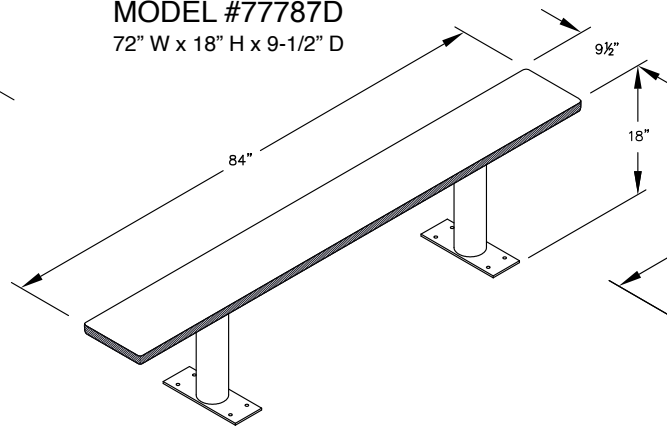

48" W x 18" H x 9-1/2" D

MODEL #77786D

60" W x 18" H x 9-1/2" D

MODEL #77787D

72" W x 18" H x 9-1/2" D

MODEL #77788D

96" W x 18" H x 9-1/2" D

PEDESTAL BOLT PATTERN

DESIGNER WOOD LOCKER BENCHES

- MODEL #77783D (36" Wide)
- MODEL #77784D (48" Wide)
- MODEL #77785D (60" Wide)
- MODEL #77786D (72" Wide)
- MODEL #77787D (84" Wide)
- MODEL #77788D (96" Wide)

DRAWN: 7/2020