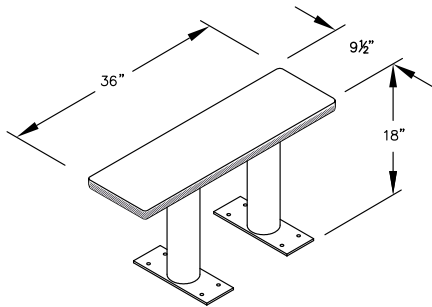

MODEL #77783D

36" W x 18" H x 9-1/2" D