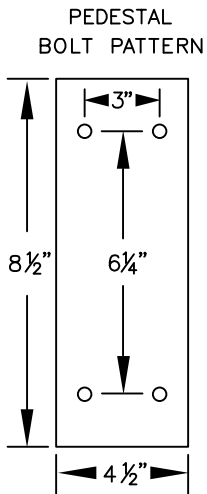

MODEL #77786D
 72" WIDE DESIGNER WOOD LOCKER BENCH
 72" W x 18" H x 9-1/2" D

MODEL #77786D

72" WIDE DESIGNER WOOD
LOCKER BENCH

AVAILABLE FINISHES:
GRAY, BLUE, BLACK,
MAPLE, CHERRY OR MAHOGANY

DRAWN: 7/2020

***Established in 1936, Salsbury Industries is the industry
leader in manufacturing and distributing quality lockers.***

MODEL #77783D

36" W x 18" H x 9-1/2" D

MODEL #77784D

48" W x 18" H x 9-1/2" D

MODEL #77785D

48" W x 18" H x 9-1/2" D

MODEL #77786D

60" W x 18" H x 9-1/2" D

MODEL #77787D

72" W x 18" H x 9-1/2" D

MODEL #77788D

96" W x 18" H x 9-1/2" D

PEDESTAL BOLT PATTERN

DESIGNER WOOD LOCKER BENCHES

- MODEL #77783D (36" Wide)
- MODEL #77784D (48" Wide)
- MODEL #77785D (60" Wide)
- MODEL #77786D (72" Wide)
- MODEL #77787D (84" Wide)
- MODEL #77788D (96" Wide)

DRAWN: 7/2020