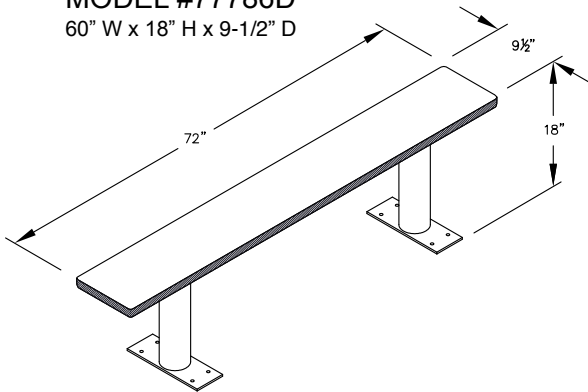

MODEL #77786D
 72" WIDE DESIGNER WOOD LOCKER BENCH
 72" W x 18" H x 9-1/2" D

MODEL #77786D

72" WIDE DESIGNER WOOD
LOCKER BENCH

AVAILABLE FINISHES:
GRAY, BLUE, BLACK,
MAPLE, CHERRY OR MAHOGANY

DRAWN: 7/2020

***Established in 1936, Salsbury Industries is the industry
leader in manufacturing and distributing quality lockers.***

MODEL #77783D

36" W x 18" H x 9-1/2" D

MODEL #77784D

48" W x 18" H x 9-1/2" D

MODEL #77785D

48" W x 18" H x 9-1/2" D

MODEL #77786D

60" W x 18" H x 9-1/2" D

MODEL #77787D

72" W x 18" H x 9-1/2" D

MODEL #77788D

96" W x 18" H x 9-1/2" D

PEDESTAL BOLT PATTERN

DESIGNER WOOD LOCKER BENCHES

- MODEL #77783D (36" Wide)
- MODEL #77784D (48" Wide)
- MODEL #77785D (60" Wide)
- MODEL #77786D (72" Wide)
- MODEL #77787D (84" Wide)
- MODEL #77788D (96" Wide)

DRAWN: 7/2020