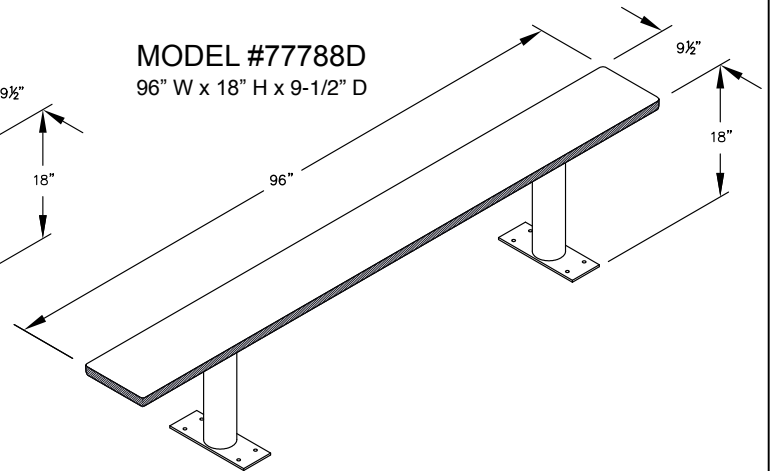

48" W x 18" H x 9-1/2" D

MODEL #77786D

60" W x 18" H x 9-1/2" D

MODEL #77787D

72" W x 18" H x 9-1/2" D

MODEL #77788D

96" W x 18" H x 9-1/2" D

PEDESTAL BOLT PATTERN

DESIGNER WOOD LOCKER BENCHES

- MODEL #77783D (36" Wide)
- MODEL #77784D (48" Wide)
- MODEL #77785D (60" Wide)
- MODEL #77786D (72" Wide)
- MODEL #77787D (84" Wide)
- MODEL #77788D (96" Wide)

DRAWN: 7/2020