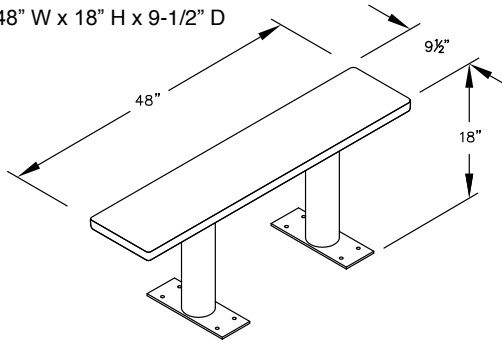

MODEL #77788  
 96" WIDE WOOD LOCKER BENCH  
 96" W x 18" H x 9-1/2" D

MODEL #77788

96" WIDE WOOD LOCKER BENCH

AVAILABLE FINISHES:  
 LIGHT OR DARK

DRAWN: 7/2020

***Established in 1936, Salsbury Industries is the industry leader in manufacturing and distributing quality lockers.***

**MODEL #77783**  
36" W x 18" H x 9-1/2" D

**MODEL #77784**  
48" W x 18" H x 9-1/2" D

**MODEL #77785**  
48" W x 18" H x 9-1/2" D

**MODEL #77786**  
60" W x 18" H x 9-1/2" D

**MODEL #77787**  
72" W x 18" H x 9-1/2" D

**MODEL #77788**  
96" W x 18" H x 9-1/2" D

PEDESTAL BOLT PATTERN

**WOOD LOCKER BENCHES**

- MODEL #77783 (36" Wide)
- MODEL #77784 (48" Wide)
- MODEL #77785 (60" Wide)
- MODEL #77786 (72" Wide)
- MODEL #77787 (84" Wide)
- MODEL #77788 (96" Wide)