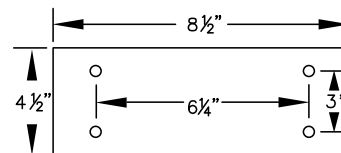

MODEL #77788  
 96" WIDE WOOD LOCKER BENCH  
 96" W x 18" H x 9-1/2" D

MODEL #77788

96" WIDE WOOD LOCKER BENCH

AVAILABLE FINISHES:  
 LIGHT OR DARK

DRAWN: 7/2020

***Established in 1936, Salsbury Industries is the industry leader in manufacturing and distributing quality lockers.***

**MODEL #77783**  
36" W x 18" H x 9-1/2" D

**MODEL #77784**  
48" W x 18" H x 9-1/2" D

**MODEL #77785**  
48" W x 18" H x 9-1/2" D

**MODEL #77786**  
60" W x 18" H x 9-1/2" D

**MODEL #77787**  
72" W x 18" H x 9-1/2" D

**MODEL #77788**  
96" W x 18" H x 9-1/2" D

PEDESTAL BOLT PATTERN

**WOOD LOCKER BENCHES**

- MODEL #77783 (36" Wide)
- MODEL #77784 (48" Wide)
- MODEL #77785 (60" Wide)
- MODEL #77786 (72" Wide)
- MODEL #77787 (84" Wide)
- MODEL #77788 (96" Wide)