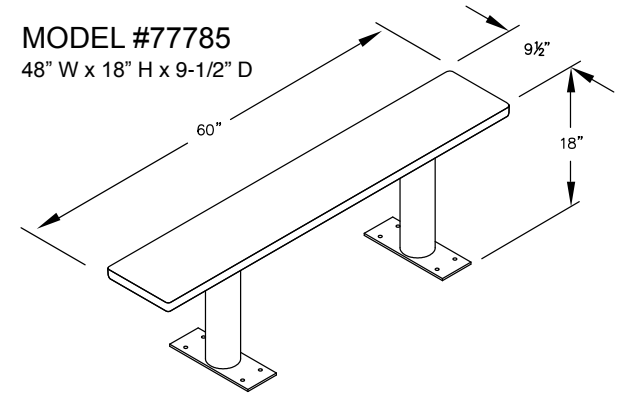

MODEL #77788  
 96" WIDE WOOD LOCKER BENCH  
 96" W x 18" H x 9-1/2" D

MODEL #77788

96" WIDE WOOD LOCKER BENCH

AVAILABLE FINISHES:  
 LIGHT OR DARK

DRAWN: 7/2020

***Established in 1936, Salsbury Industries is the industry leader in manufacturing and distributing quality lockers.***

**MODEL #77783**  
36" W x 18" H x 9-1/2" D

**MODEL #77784**  
48" W x 18" H x 9-1/2" D

**MODEL #77785**  
48" W x 18" H x 9-1/2" D

**MODEL #77786**  
60" W x 18" H x 9-1/2" D

**MODEL #77787**  
72" W x 18" H x 9-1/2" D

**MODEL #77788**  
96" W x 18" H x 9-1/2" D

PEDESTAL BOLT PATTERN

**WOOD LOCKER BENCHES**

- MODEL #77783 (36" Wide)
- MODEL #77784 (48" Wide)
- MODEL #77785 (60" Wide)
- MODEL #77786 (72" Wide)
- MODEL #77787 (84" Wide)
- MODEL #77788 (96" Wide)