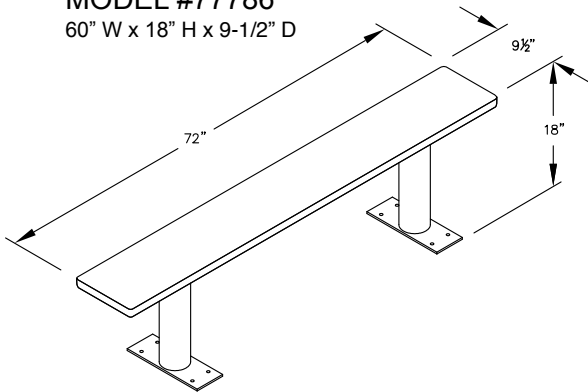

MODEL #77788  
 96" WIDE WOOD LOCKER BENCH  
 96" W x 18" H x 9-1/2" D

MODEL #77788

96" WIDE WOOD LOCKER BENCH

AVAILABLE FINISHES:  
 LIGHT OR DARK

DRAWN: 7/2020

***Established in 1936, Salsbury Industries is the industry leader in manufacturing and distributing quality lockers.***

**MODEL #77783**  
36" W x 18" H x 9-1/2" D

**MODEL #77784**  
48" W x 18" H x 9-1/2" D

**MODEL #77785**  
48" W x 18" H x 9-1/2" D

**MODEL #77786**  
60" W x 18" H x 9-1/2" D

**MODEL #77787**  
72" W x 18" H x 9-1/2" D

**MODEL #77788**  
96" W x 18" H x 9-1/2" D

PEDESTAL BOLT PATTERN

**WOOD LOCKER BENCHES**

- MODEL #77783 (36" Wide)
- MODEL #77784 (48" Wide)
- MODEL #77785 (60" Wide)
- MODEL #77786 (72" Wide)
- MODEL #77787 (84" Wide)
- MODEL #77788 (96" Wide)