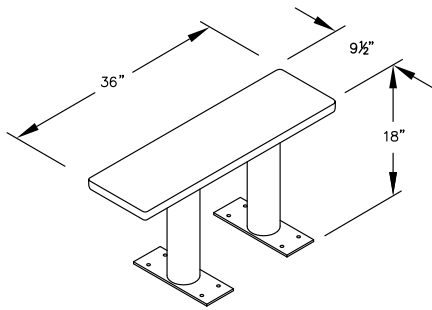

MODEL #77788  
 96" WIDE WOOD LOCKER BENCH  
 96" W x 18" H x 9-1/2" D

MODEL #77788

96" WIDE WOOD LOCKER BENCH

AVAILABLE FINISHES:  
 LIGHT OR DARK

DRAWN: 7/2020

***Established in 1936, Salsbury Industries is the industry leader in manufacturing and distributing quality lockers.***

**MODEL #77783**  
36" W x 18" H x 9-1/2" D

**MODEL #77784**  
48" W x 18" H x 9-1/2" D

**MODEL #77785**  
48" W x 18" H x 9-1/2" D

**MODEL #77786**  
60" W x 18" H x 9-1/2" D

**MODEL #77787**  
72" W x 18" H x 9-1/2" D

**MODEL #77788**  
96" W x 18" H x 9-1/2" D

PEDESTAL BOLT PATTERN

**WOOD LOCKER BENCHES**

- MODEL #77783 (36" Wide)
- MODEL #77784 (48" Wide)
- MODEL #77785 (60" Wide)
- MODEL #77786 (72" Wide)
- MODEL #77787 (84" Wide)
- MODEL #77788 (96" Wide)