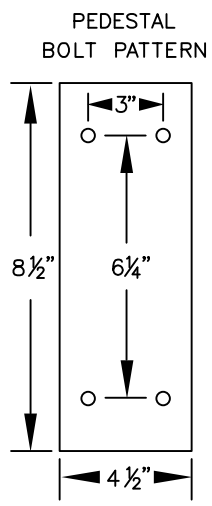

MODEL #77788  
 96" WIDE WOOD LOCKER BENCH  
 96" W x 18" H x 9-1/2" D

MODEL #77788

96" WIDE WOOD LOCKER BENCH

AVAILABLE FINISHES:  
 LIGHT OR DARK

DRAWN: 7/2020

***Established in 1936, Salsbury Industries is the industry leader in manufacturing and distributing quality lockers.***

**MODEL #77783**  
36" W x 18" H x 9-1/2" D

**MODEL #77784**  
48" W x 18" H x 9-1/2" D

**MODEL #77785**  
48" W x 18" H x 9-1/2" D

**MODEL #77786**  
60" W x 18" H x 9-1/2" D

**MODEL #77787**  
72" W x 18" H x 9-1/2" D

**MODEL #77788**  
96" W x 18" H x 9-1/2" D

PEDESTAL BOLT PATTERN

**WOOD LOCKER BENCHES**

- MODEL #77783 (36" Wide)
- MODEL #77784 (48" Wide)
- MODEL #77785 (60" Wide)
- MODEL #77786 (72" Wide)
- MODEL #77787 (84" Wide)
- MODEL #77788 (96" Wide)