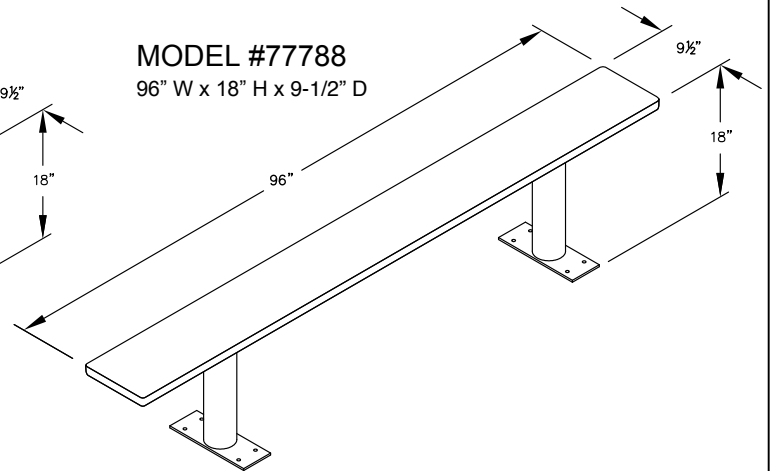

MODEL #77788  
 96" WIDE WOOD LOCKER BENCH  
 96" W x 18" H x 9-1/2" D

MODEL #77788

96" WIDE WOOD LOCKER BENCH

AVAILABLE FINISHES:  
 LIGHT OR DARK

DRAWN: 7/2020

***Established in 1936, Salsbury Industries is the industry leader in manufacturing and distributing quality lockers.***

**MODEL #77783**  
36" W x 18" H x 9-1/2" D

**MODEL #77784**  
48" W x 18" H x 9-1/2" D

**MODEL #77785**  
48" W x 18" H x 9-1/2" D

**MODEL #77786**  
60" W x 18" H x 9-1/2" D

**MODEL #77787**  
72" W x 18" H x 9-1/2" D

**MODEL #77788**  
96" W x 18" H x 9-1/2" D

PEDESTAL BOLT PATTERN

**WOOD LOCKER BENCHES**

- MODEL #77783 (36" Wide)
- MODEL #77784 (48" Wide)
- MODEL #77785 (60" Wide)
- MODEL #77786 (72" Wide)
- MODEL #77787 (84" Wide)
- MODEL #77788 (96" Wide)