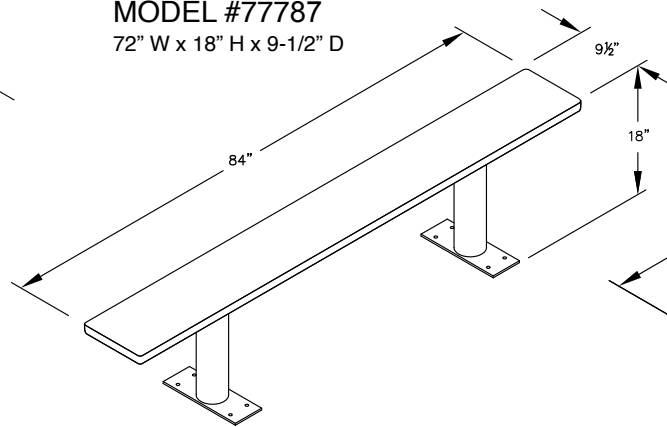

MODEL #77788  
 96" WIDE WOOD LOCKER BENCH  
 96" W x 18" H x 9-1/2" D

MODEL #77788

96" WIDE WOOD LOCKER BENCH

AVAILABLE FINISHES:  
 LIGHT OR DARK

DRAWN: 7/2020

***Established in 1936, Salsbury Industries is the industry leader in manufacturing and distributing quality lockers.***

**MODEL #77783**  
36" W x 18" H x 9-1/2" D

**MODEL #77784**  
48" W x 18" H x 9-1/2" D

**MODEL #77785**  
48" W x 18" H x 9-1/2" D

**MODEL #77786**  
60" W x 18" H x 9-1/2" D

**MODEL #77787**  
72" W x 18" H x 9-1/2" D

**MODEL #77788**  
96" W x 18" H x 9-1/2" D

PEDESTAL BOLT PATTERN

**WOOD LOCKER BENCHES**

- MODEL #77783 (36" Wide)
- MODEL #77784 (48" Wide)
- MODEL #77785 (60" Wide)
- MODEL #77786 (72" Wide)
- MODEL #77787 (84" Wide)
- MODEL #77788 (96" Wide)